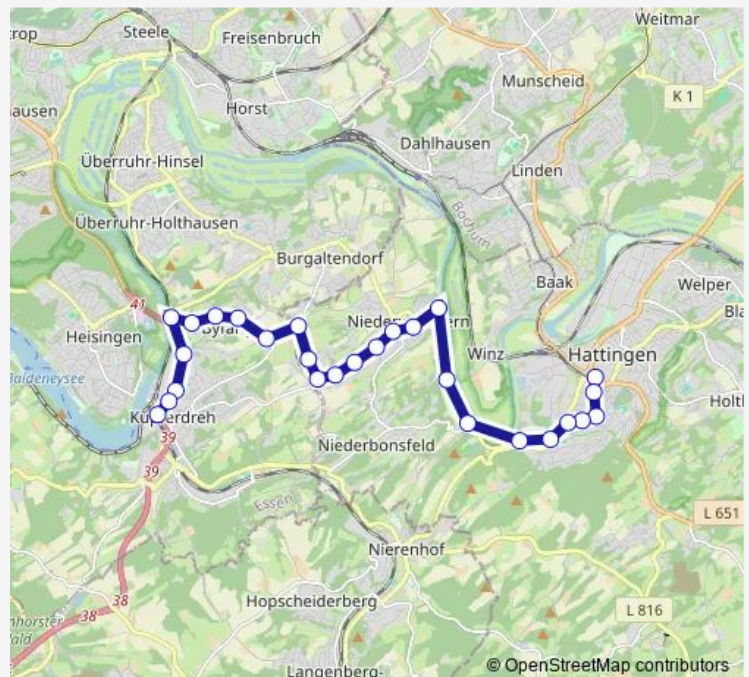

Hattingen Eichholzstr.

Hattingen Im Tal

Hattingen Essenberg

Hattingen Nasse

### Route schedule

Hattingen Mitte — Hattingen Nasse

Monday 20:15

Tuesday 20:15

Wednesday 20:15

Thursday 20:15

Friday 20:15

Saturday —

### Route info

Direction: Hattingen Mitte

Stops: 16

Trip Duration: 0 hour 20 min