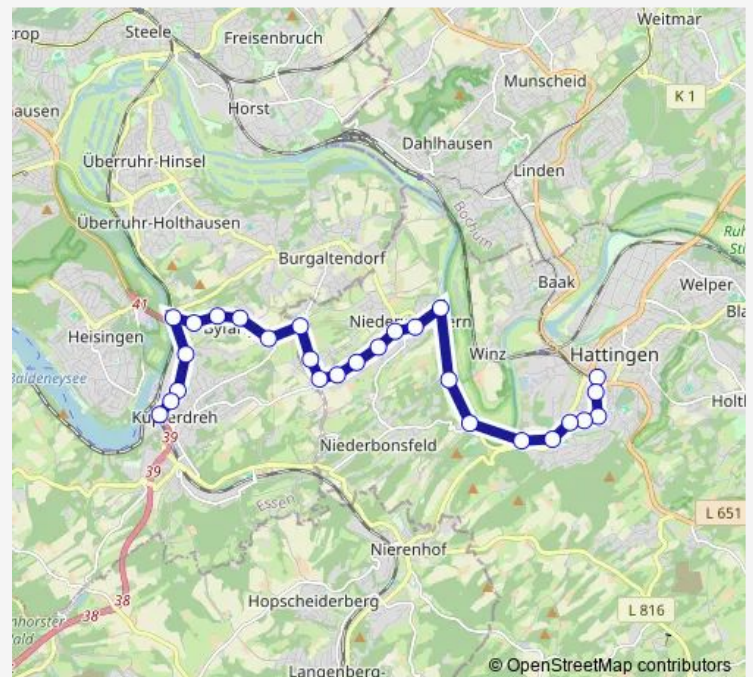

Direction

Hattingen Engels — Hattingen Mitte

18 stops

[Open route schedule](#)

Hattingen Engels

Hattingen Breddestr.

Hattingen Nasse

Hattingen Essenberg

Hattingen Lembeck

Hattingen Südring

Hattingen Eichendorffstr.

Hattingen Uhlandstr.

Hattingen Raabestr.

Hattingen Mitte

Route schedule

Hattingen Engels — Hattingen Mitte

Monday	—
Tuesday	—
Wednesday	—
Thursday	—
Friday	—
Saturday	05:52
Sunday	—

Route info

Direction: Hattingen Engels

Stops: 18

Trip Duration: 0 hour 20 min

Direction

Hattingen Mitte — Essen Kupferdreh Bf

27 stops

Friday 05:28-20:15

Saturday —

Sunday —

Route info

Direction: Hattingen Mitte

Stops: 27

Trip Duration: 0 hour 34 min

Essen Poststr.