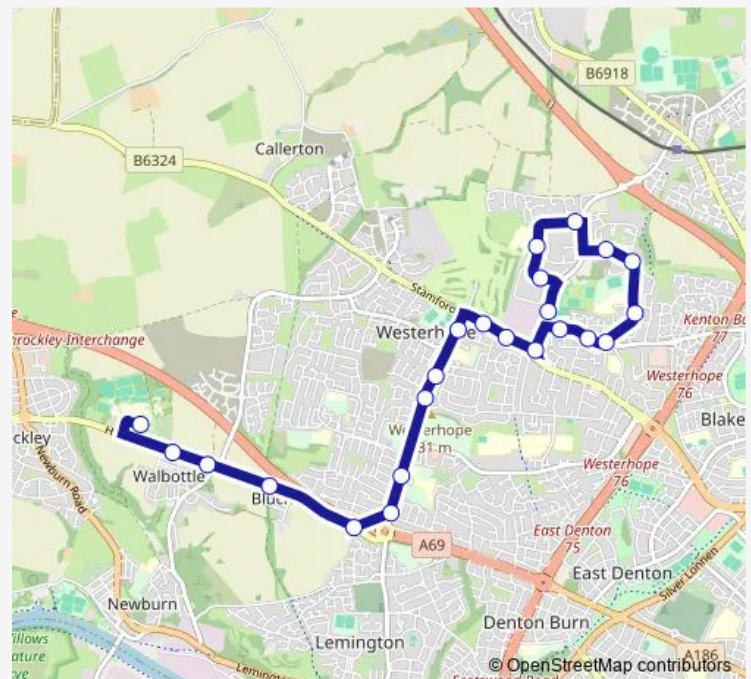

### Direction

Newbiggin Lane-Redburn Road — Walbottle Academy

23 stops

[Open route schedule](#)

Newbiggin Lane-Redburn Road

Bedeburn Road-Westgarth

Newbiggin Hall Bedeburn Road

Bedeburn Road-East Thorpe

Trevelyan Drive - Eastgarth

Trevelyan Drive-Eastgarth

Trevelyan Drive-Langleeford Road

Trevelyan Drive-Etal Lane

Trevelyan Drive-Mortimer Avenue

Trevelyan Drive-Anson Place

Newbiggin Lane - Stamfordham Road

### Route schedule

Newbiggin Lane-Redburn Road — Walbottle Academy

Monday 07:35

Tuesday 07:35

Wednesday 07:35

Thursday 07:35

Friday 07:35

Saturday —

### Route info

Direction: Newbiggin Lane-Redburn Road

Stops: 23

Trip Duration: 0 hour 35 min

141

Hexham Road-Hawthorn Terrace

Walbottle Academy

141 Bus time schedules and route maps are available in an offline PDF at [busmaps.com](https://busmaps.com). Use the [busmaps.com](https://busmaps.com) website to see live bus times, train schedule or subway schedule, and step-by-step directions for all public transit in Newcastle upon Tyne