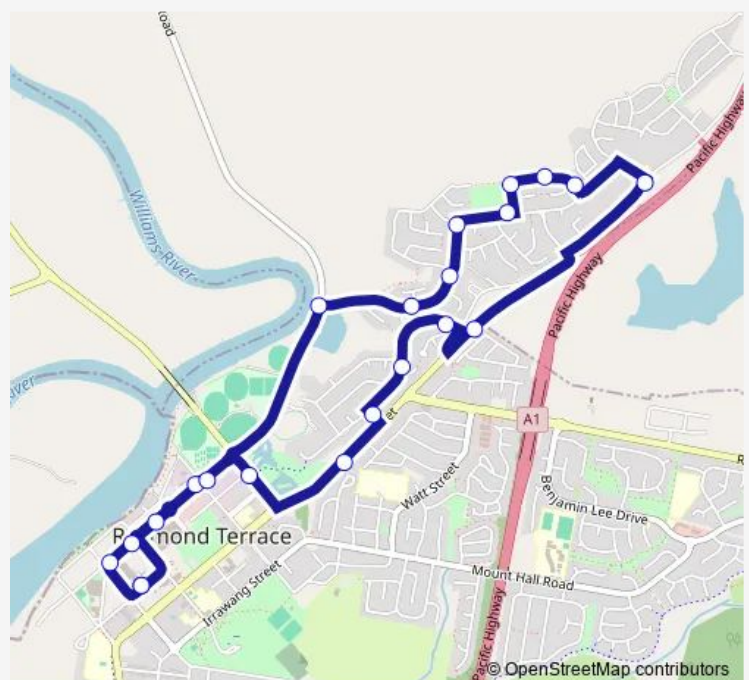

### Route schedule

Raymond Terrace Shopping Centre, Sturgeon St — Raymond Terrace Shopping Centre, Sturgeon St

Monday 06:26-18:06

Tuesday 06:26-18:06

Wednesday 06:26-18:06

Thursday 06:26-18:06

Friday 06:26-18:06

Saturday 08:47-17:47

Sunday —

### Route info

Direction: Raymond Terrace Shopping Centre, Sturgeon St

Stops: 22

Trip Duration: 0 hour 18 min

Port Stephens St At Glenelg St

Raymond Terrace Shopping Centre, Sturgeon St

## Direction

Raymond Terrace Shopping Centre, Sturgeon St — Raymond Terrace Shopping Centre, Sturgeon St

26 stops

[Open route schedule](#)

Raymond Terrace Shopping Centre, Sturgeon St

St Brigid's Parish School, William St