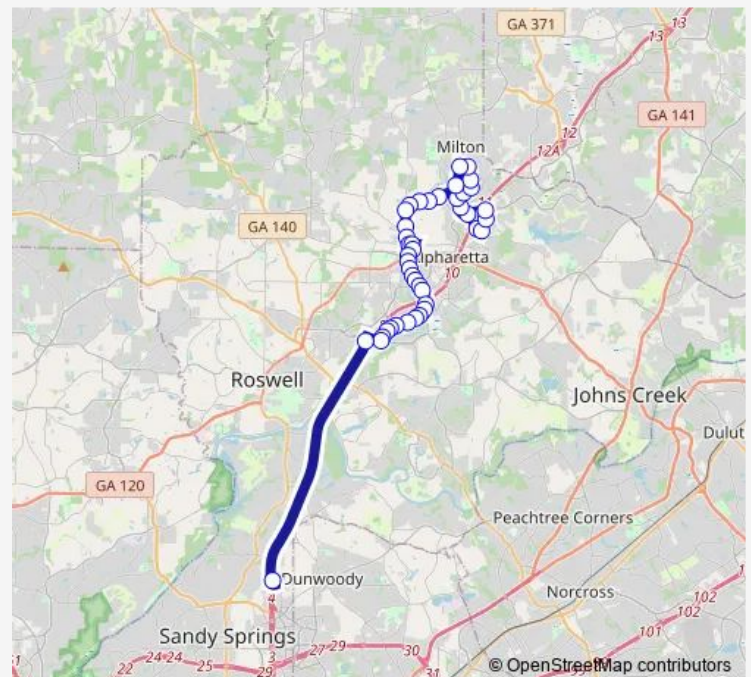

### Route schedule

Windward Park & Ride — North Springs Station

Monday 06:05-23:34

Tuesday 06:05-23:35

Wednesday 06:05-23:35

Thursday 06:05-23:34

Friday 06:05-23:34

Saturday 06:17-23:32

### Route info

Direction: Windward Park & Ride

Stops: 43

Trip Duration: 0 hour 45 min

141 — Haynes Bridge Road / Milton

ACADEMY ST @ MARKET ST

Academy ST @ Haynes Bridge Rd

HAYNES BRIDGE RD @ CAMPION PATH