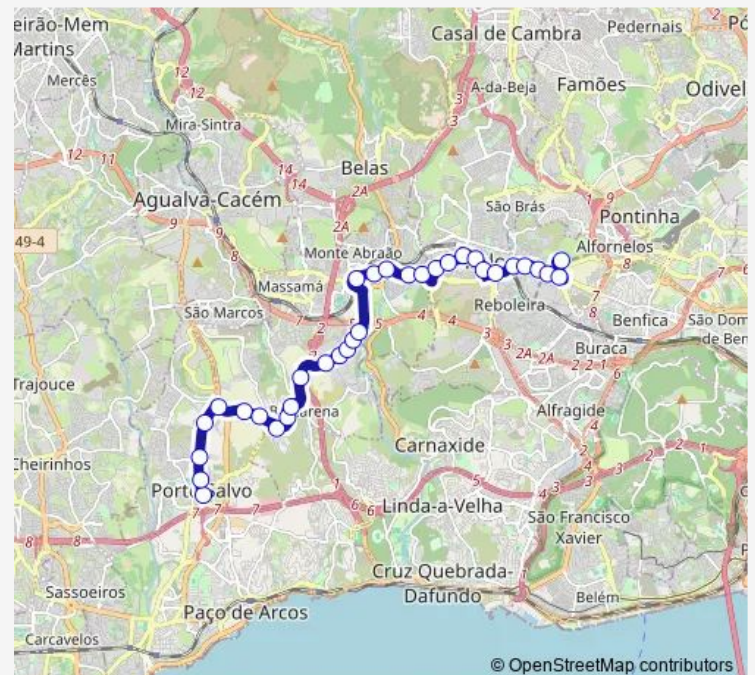

Thursday 06:30

Friday 06:30

Saturday —

Sunday —

Route info

Direction: Porto Salvo (Centro)

Stops: 33

Trip Duration: 0 hour 37 min