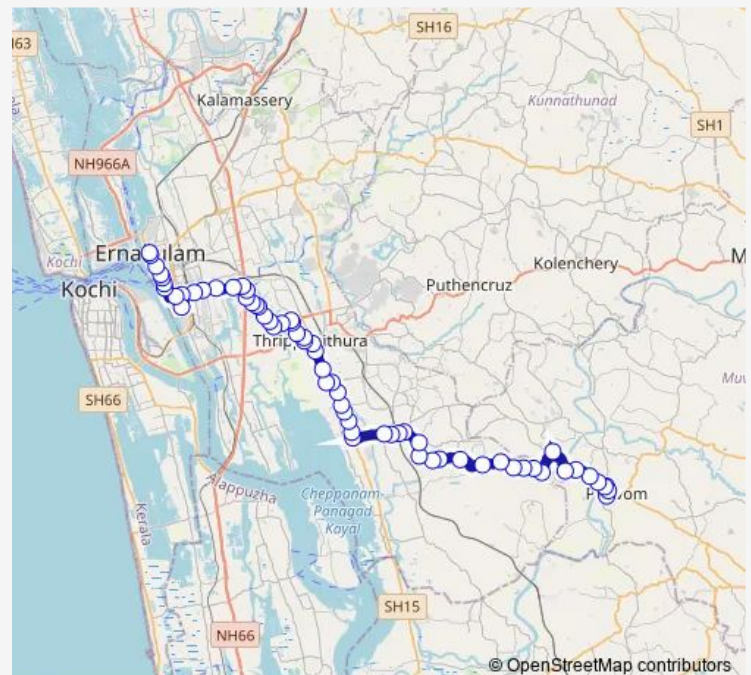

Thursday 06:00

Friday 06:00

Saturday 06:00

Sunday 06:00

Route info

Direction: Piravom Ksrtc

Stops: 64

Trip Duration: 1 hour 44 min