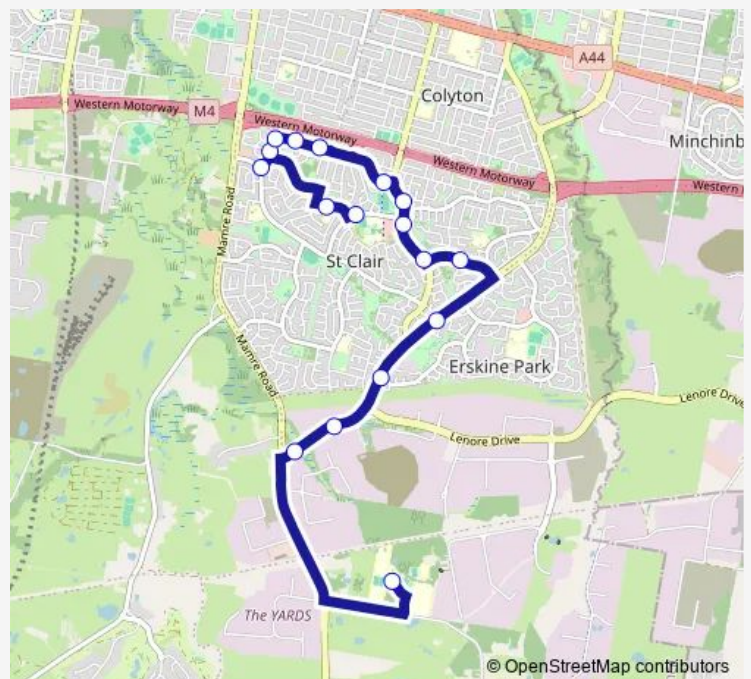

School Bus 4068 Bennett Rd at Lockheed Cct to Emmaus College

Go to website

Direction

Endeavour Av Opp Moore St — Trinity Catholic Primary

17 stops

[Open route schedule](#)

- Endeavour Av Opp Moore St
- Holy Spirit Parish School Moore St
- St Clair Av After Banks Dr
- St Clair Av Opp Rochford St
- St Clair Av At Coolong Cres
- St Clair Av At Buckland Rd
- St Clair Av Before Buckland Rd
- St Clair Av Before Bennett Rd
- Bennett Rd Before Explore Way
- Bennett Rd Opp St Claire Shopping Centre
- Bennett Rd Before Coonawarra Dr
- Coonawarra Dr Opp Arundel Park Dr
- Erskine Park Rd - 300m North From Bennett Rd
- Erskine Park Rd At Chameleon Dr
- Opp Westpark Industrial Estate Erskine Park Rd
- Erskine Park Rd Before Mamre Rd
- Trinity Catholic Primary

Route schedule

Endeavour Av Opp Moore St — Trinity Catholic Primary

Monday	08:30
Tuesday	08:30
Wednesday	08:30
Thursday	08:30
Friday	08:30
Saturday	—
Sunday	—

Route info

Direction: Endeavour Av Opp Moore St

Stops: 17

Trip Duration: 0 hour 24 min

4068 School Bus time schedules and route maps are available in an offline PDF at busmaps.com. Use the busmaps.com website to see live bus times, train schedule or subway schedule, and step-by-step directions for all public transit in Liverpool