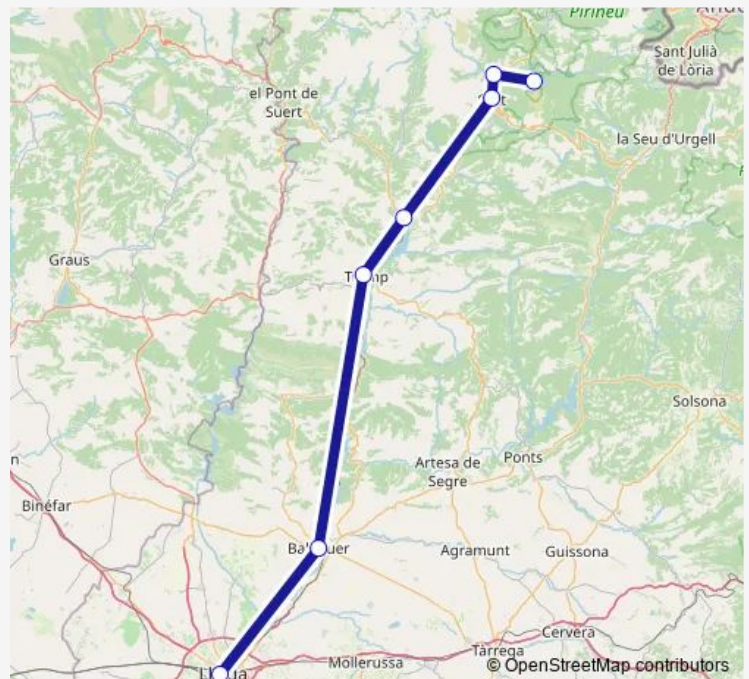

Direction

Lleida — Port Ainé

7 stops

[Open route schedule](#)

- Lleida
- Balaguer
- Tremp
- Pobla De Segur (Estacion Bus)
- Sort
- Rialp
- Port Ainé

Route schedule

Lleida — Port Ainé

Monday	—
Tuesday	—
Wednesday	—
Thursday	—
Friday	—
Saturday	06:45
Sunday	06:45

Route info

Direction: Lleida

Stops: 7

Trip Duration: 2 hour 45 min

Alsa - Lleida-Por Bus time schedules and route maps are available in an offline PDF at busmaps.com. Use the busmaps.com website to see live bus times, train schedule or subway schedule, and step-by-step directions for all public transit in Tremp

The schedule is provided in the local timezone. Times with "(+1)" indicate departures on the next day.

PDF file created on 2025-02-26

2024 BusMaps.com - All Rights Reserved