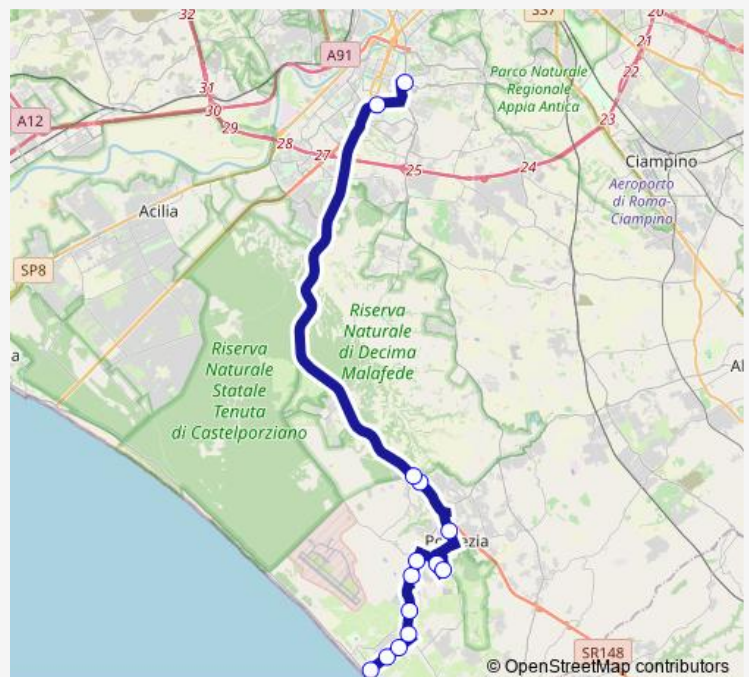

Bus Ne128d Torvaianica - Roma Laurentina # Ne128d

[Go to website](#)

Direction

Torvaianica | viale Danimarca # f12451 — Roma | Laurentina (Metro B) # f2693

14 stops

[Open route schedule](#)

Torvaianica | viale Danimarca # f12451

Torvaianica | Viale Danimarca Via Orione # f12452

Torvaianica | Viale Danimarca Via Assisi # f12453

Torvaianica | Via Campo Selva (Borgo Santa Rita) # f12454

Torvaianica | Via del Mare (Campo Selva) # f12455

Pomezia | Via Pontina (Monte d'Oro) # f2680

Roma | Ospedale Sant'Eugenio # f12701

Roma | Laurentina (Metro B) # f2693

Route schedule

Torvaianica | viale Danimarca # f12451 — Roma | Laurentina (Metro B) # f2693

Monday	07:30
Tuesday	07:30
Wednesday	07:30
Thursday	07:30
Friday	07:30
Saturday	—
Sunday	—

Route info

Direction: Torvaianica | viale Danimarca # f12451

Stops: 14

Trip Duration: 1 hour 26 min

Ne128d Bus time schedules and route maps are available in an offline PDF at busmaps.com. Use the busmaps.com website to see live bus times, train schedule or subway schedule, and step-by-step directions for all public transit in Pomezia