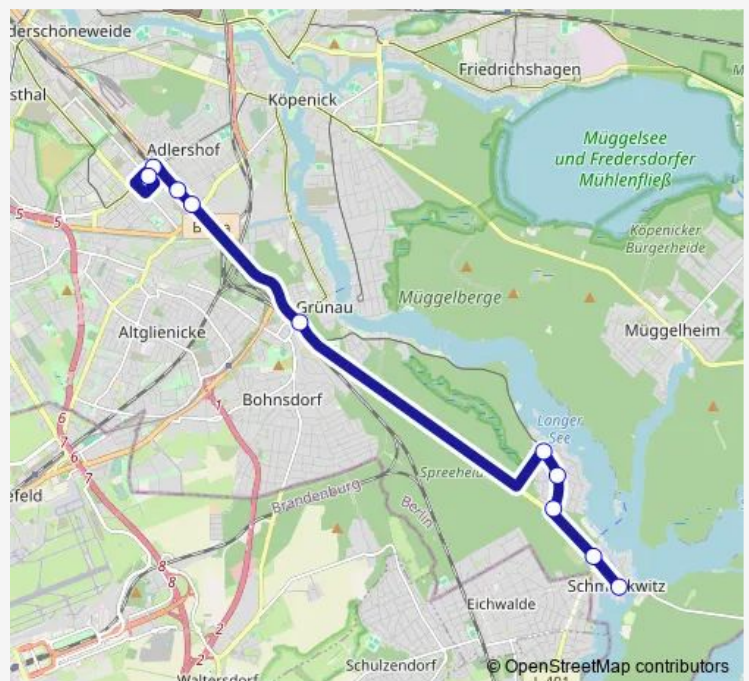

Bus N68

[Go to website](#)

Direction

Berlin, Alt-Schmöckwitz — S Adlershof/Franz-Ehrlich-Str. (Berlin)

10 stops

[Open route schedule](#)

Berlin, Alt-Schmöckwitz

Berlin, Zum Seeblick

Route schedule

Berlin, Alt-Schmöckwitz — S Adlershof/Franz-Ehrlich-Str. (Berlin)

Monday 03:01-02:31⁺¹

Tuesday 03:01-02:31⁺¹

Wednesday 03:01-02:31⁺¹

Thursday 03:01-02:31⁺¹

Friday 03:01-02:31⁺¹

Saturday 03:01-02:31⁺¹

Sunday 03:01-02:31⁺¹

Route info

Direction: Berlin, Alt-Schmöckwitz

Stops: 10

Trip Duration: 0 hour 20 min

■ N68

Direction

S Adlershof/Franz-Ehrlich-Str. (Berlin) — Berlin, Alt-Schmöckwitz

Route info

Direction: S Adlershof/Franz-Ehrlich-Str. (Berlin)

Stops: 7

Trip Duration: 0 hour 20 min

N68 Bus time schedules and route maps are available in an offline PDF at busmaps.com. Use the busmaps.com website to see live bus times, train schedule or subway schedule, and step-by-step directions for all public transit in Berlin