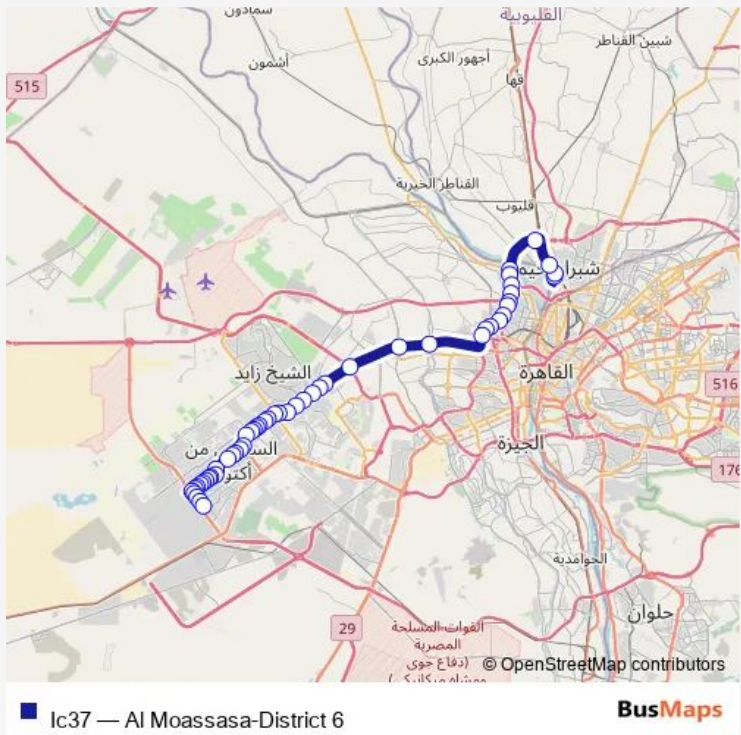

Bus Ic37 Al Moassasa-District 6

[Go to website](#)

Direction
 Shubra Al Kheima City Council — Yellow Kiosk - 6th of October
 52 stops
[Open route schedule](#)

- Shubra Al Kheima City Council
- Shubra Al Kheima Metro Station
- Ard Khedr Pedestrian Bridge - Shubra Al Kheima
- Ring Road Entrance - Cairo Alexandria Agriculture Road
- Al Warraq Exit - Ring Road
- Al Warraq
- Al Bosta Steps - Ring Road
- Street 10 Steps - Ring Road
- Al Khouly Steps - Ring Road
- Qawmeya Steps - Ring Road
- Ezbet Al Mofti - Ring Road
- Bashteel
- Al Sekka - Ring Road
- Al Barageel Steps - Ring Road
- Gamal Abd Al Nasser Steps - Ring Road
- Al Marioteya Road - 26th of July Mehwar
- Al Mansoreya - Mehwar 26th of July
- Al Mehwar Desert Road
- Royal City Gate - Sheikh Zayed
- Hyper One - Sheikh Zayed
- Ceramica Cleopatra - Sheikh Zayed

Route schedule
 Shubra Al Kheima City Council — Yellow Kiosk - 6th of October

Monday	06:30-15:00
Tuesday	06:30-15:00
Wednesday	06:30-15:00
Thursday	06:30-15:00
Friday	06:30-15:00
Saturday	06:30-15:00
Sunday	06:30-15:00

Route info
 Direction: Shubra Al Kheima City Council
 Stops: 52
 Trip Duration: 1 hour 19 min

Zayed 2000

Galleria 40

Mubarak Educational City Entrance

Nile University

Juhayna Square

Mobil - Mall of Arabia

Mall of Arabia

Sunday 06:30-15:00

Route info

Direction: 6th District - 6th of October

Stops: 63

Trip Duration: 1 hour 37 min

Al Motamayez Entrance

Misr University

Dar Al Foad Hospital - 6th of October