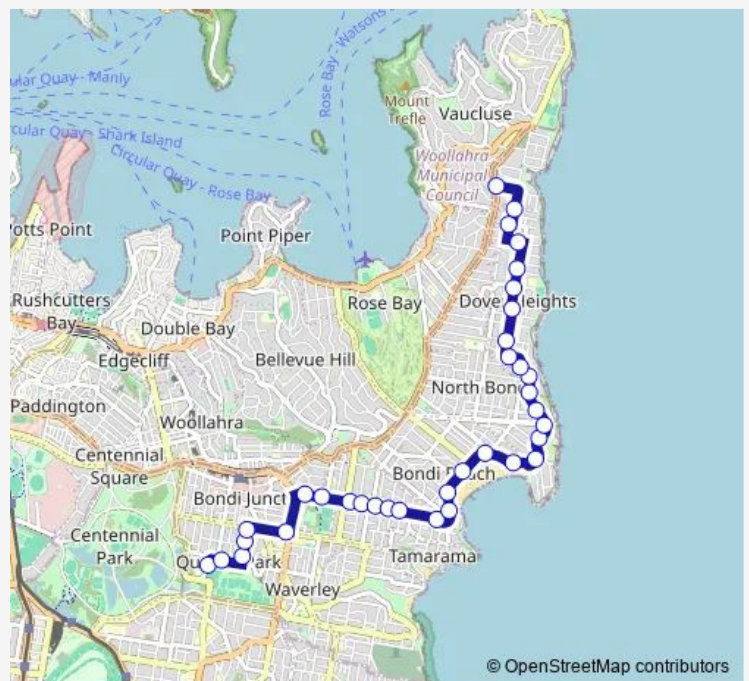

Monday 07:11

Tuesday 07:11

Wednesday 07:11

Thursday 07:11

Friday 07:11

Saturday —

Sunday —

Route info

Direction: Kimberley Reserve, Military Rd

Stops: 35

Trip Duration: 0 hour 30 min

705e — Moriah College Queens Park to Dover Heights

Bondi Rd At Dudley St

Bondi Rd Opp Castlefield St

Bondi Rd At Imperial Av

Bondi Rd Opp Wellington St

Bourke St At Queens Park Rd

Queens Park, Queens Park Rd

Moriah College, Queens Park Rd

Direction

Moriah College, Baronga Av — Military Rd At Old South Head Rd

35 stops

[Open route schedule](#)

Moriah College, Baronga Av

Saturday —

Sunday —

Route info

Direction: Moriah College, Baronga Av

Stops: 35

Trip Duration: 0 hour 35 min

Military Rd Opp Wentworth St

Military Rd At Loombah Rd