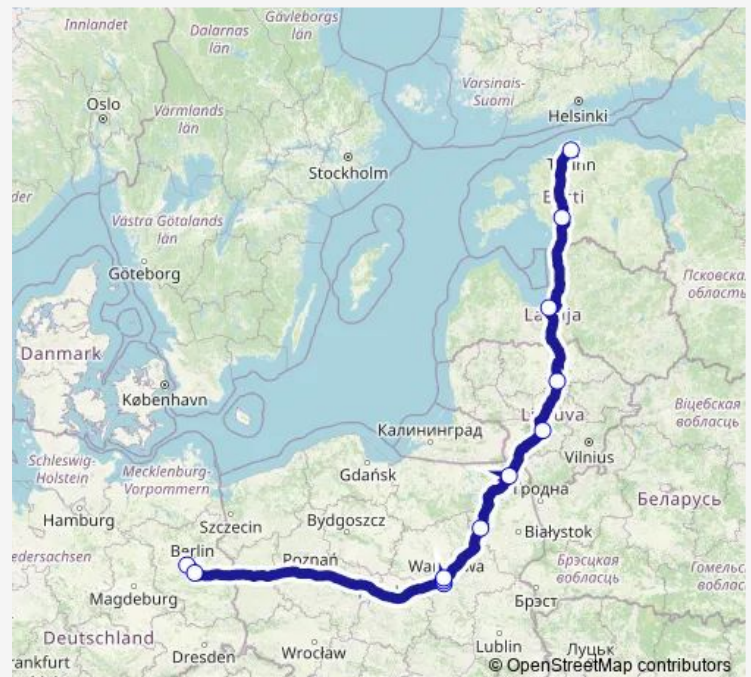

Direction

Berlin ZOB [Fernbus] — Tallinn ZOB

12 stops

[Open route schedule](#)

Berlin ZOB [Fernbus]

Flughafen Ber

Warsaw, Chopin Airport

Warsaw, Bus Station West

Warsaw, Metro Marymont 14

Lomza, city station

Suwalki, MOP Inees, Mickiewicza Street

Kaunas, Bus Station

Panevezys, Bus Station

Riga, Bus Station

Parnu, Bus Station

Tallinn ZOB

Route schedule

Berlin ZOB [Fernbus] — Tallinn ZOB

Monday	15:00
Tuesday	15:00
Wednesday	15:00
Thursday	15:00
Friday	15:00
Saturday	15:00
Sunday	15:00

Route info

Direction: Berlin ZOB [Fernbus]

Stops: 12

Trip Duration: 22 hour 30 min

Direction

Tallinn ZOB — Berlin ZOB [Fernbus]

12 stops

[Open route schedule](#)

Tallinn ZOB

Parnu, Bus Station

Riga, Bus Station

Panevezys, Bus Station