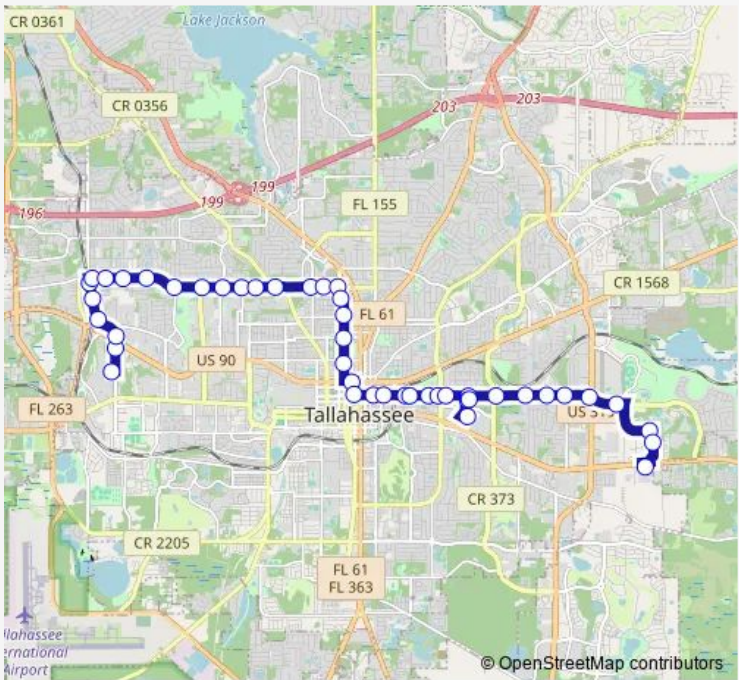

[Go to website](#)

**Direction**  
 TSC Circle — Apalachee Parkway Walmart  
 45 stops  
[Open route schedule](#)

- TSC Circle
- Appleyard AND Tennessee Nb
- Mission RD AT Appleyard DR Nb
- N Mission RD Greenon LN Nb
- N Mission RD Rexwood DR Nb
- N Mission RD AT Tharpe ST Nb
- Tharpe Street AT Mission RD Nb
- W Tharpe ST Burns ST Eb
- W Tharpe ST Trimble RD Eb
- W Tharpe ST Falcon Crest Eb
- W Tharpe ST SAN Luis Eb
- W Tharpe ST Godby High
- Tharpe AT High FAR Side Eb
- Tharpe Street AT Colorado ST Eb
- 1325 W Tharpe ST Eb
- W Tharpe ST AT OLD Bainbridge Eb
- W Tharpe ST AT Gibbs Drive Eb
- W Tharpe ST Dawsey ST Eb
- W Tharpe ST AT MLK Eb
- Bronough AT Tenth AVE Sb
- Bronough AT Seventh Sb

Route schedule  
 TSC Circle — Apalachee Parkway Walmart

Monday	—
Tuesday	—
Wednesday	—
Thursday	—
Friday	—
Saturday	08:00-17:00
Sunday	—

Route info  
 Direction: TSC Circle  
 Stops: 45  
 Trip Duration: 1 hour 0 min

## Route schedule

Apalachee Parkway Walmart — TSC Circle

Monday	—
Tuesday	—
Wednesday	—
Thursday	—
Friday	—
Saturday	08:25-17:00
Sunday	—

## Route info

Direction: Apalachee Parkway Walmart

Stops: 48

Trip Duration: 1 hour 0 min

Duval AT Forth Nb

Duval Street AND Seventh Avenue Nb

MLK JR Blvd AT 10th AVE Nb

W Tharpe ST MLK Blvd Wb