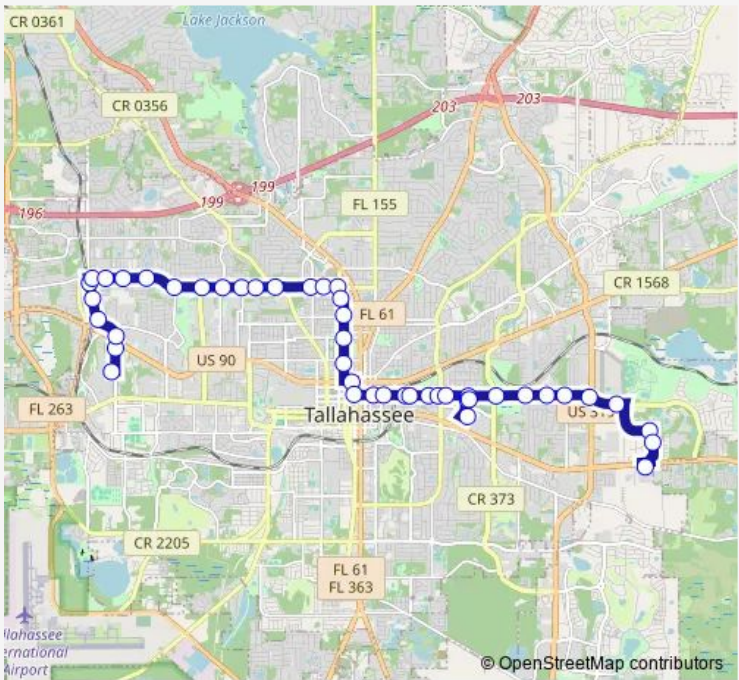

[Go to website](#)

**Direction**  
 TSC Circle — Apalachee Parkway Walmart  
 45 stops  
[Open route schedule](#)

- TSC Circle
- Appleyard AND Tennessee Nb
- Mission RD AT Appleyard DR Nb
- N Mission RD Greenon LN Nb
- N Mission RD Rexwood DR Nb
- N Mission RD AT Tharpe ST Nb
- Tharpe Street AT Mission RD Nb
- W Tharpe ST Burns ST Eb
- W Tharpe ST Trimble RD Eb
- W Tharpe ST Falcon Crest Eb
- W Tharpe ST SAN Luis Eb
- W Tharpe ST Godby High
- Tharpe AT High FAR Side Eb
- Tharpe Street AT Colorado ST Eb
- 1325 W Tharpe ST Eb
- W Tharpe ST AT OLD Bainbridge Eb
- W Tharpe ST AT Gibbs Drive Eb
- W Tharpe ST Dawsey ST Eb
- W Tharpe ST AT MLK Eb
- Bronough AT Tenth AVE Sb
- Bronough AT Seventh Sb

Route schedule  
 TSC Circle — Apalachee Parkway Walmart

Monday	—
Tuesday	—
Wednesday	—
Thursday	—
Friday	—
Saturday	08:00-17:00
Sunday	—

Route info  
 Direction: TSC Circle  
 Stops: 45  
 Trip Duration: 1 hour 0 min

## Route schedule

Apalachee Parkway Walmart — TSC Circle

Monday —

Tuesday —

Wednesday —

Thursday —

Friday —

Saturday 08:30-17:00

## Route info

Direction: Apalachee Parkway Walmart

Stops: 48

Trip Duration: 1 hour 0 min

Duval AT Forth Nb

Duval Street AND Seventh Avenue Nb

MLK JR Blvd AT 10th AVE Nb

W Tharpe ST MLK Blvd Wb