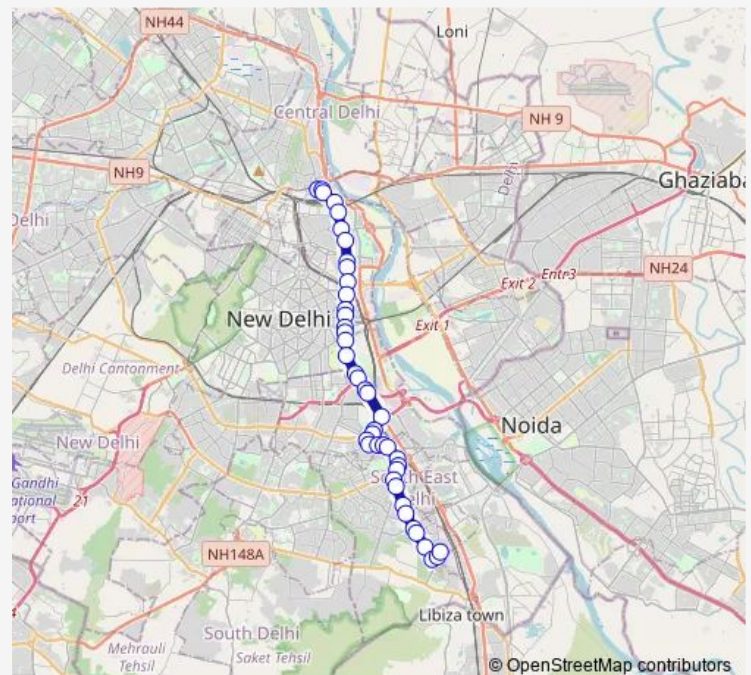

Nizamuddin Extension

Bhogal (Jungpura)

Bhogal

Route schedule

Isbt Kashmere Gate Terminal — Okhla Depot IV CWS li

Monday 20:32-23:52

Tuesday 20:32-23:52

Wednesday 20:32-23:52

Thursday 20:32-23:52

Friday 20:32-23:52

Saturday 20:32-23:52

Sunday 20:32-23:52

Route info

Direction: Isbt Kashmere Gate Terminal

Stops: 42

Trip Duration: 1 hour 19 min