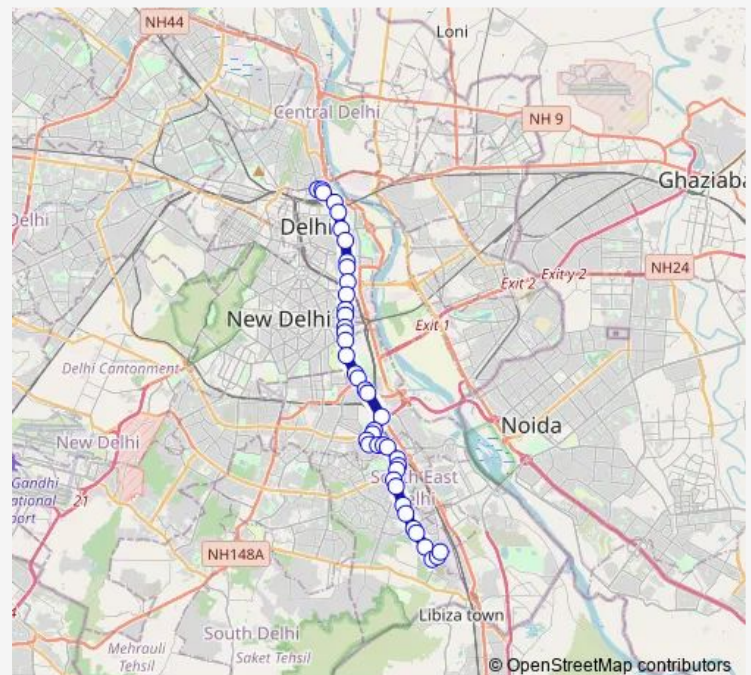

### Route schedule

Isbt Kashmere Gate Terminal — Okhla Depot IV CWS li

Monday 20:32-23:52

Tuesday 20:32-23:52

Wednesday 20:32-23:52

Thursday 20:32-23:52

Friday 20:32-23:52

Saturday 20:32-23:52

### Route info

Direction: Isbt Kashmere Gate Terminal

Stops: 42

Trip Duration: 1 hour 19 min

429eup

BusMaps

Ashram (Hari Nagar)

Nehru Nagar