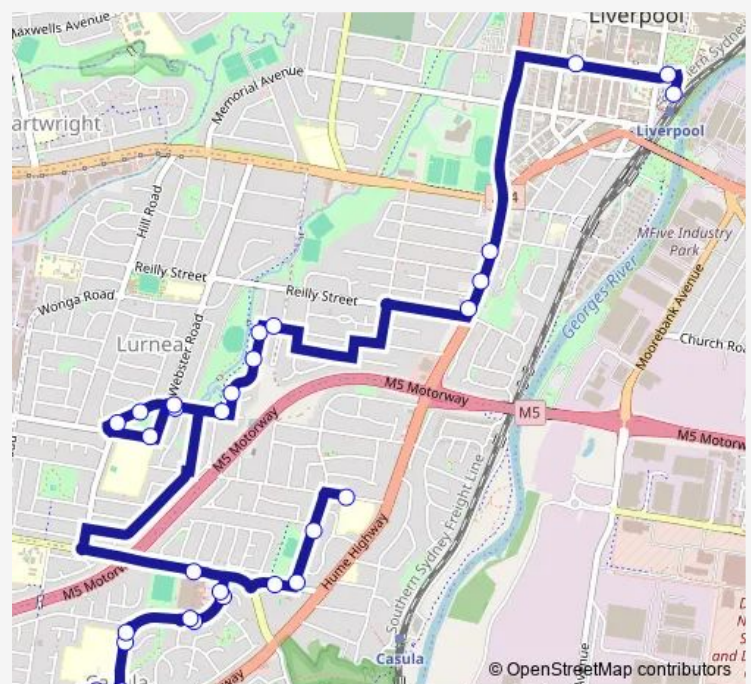

Graham Av Opp Webster Rd

Graham Av Opp Chrysanthemum Av

Amalfi St Opp Edward St

Route schedule

Casula Public School, De Meyrick Av — Liverpool Station, Stand C

Monday 15:05

Tuesday 15:05

Wednesday 15:05

Thursday 15:05

Friday —

Saturday —

Sunday —

Route info

Direction: Casula Public School, De Meyrick Av

Stops: 30

Trip Duration: 0 hour 36 min

2003 — Casula PS to Liverpool

21 Amalfi St

Amalfi St Before Boundary Rd

Boundary Rd Before Liverpool St

Hume Hwy After Reilly St

Hume Hwy Before Rose St

Hume Hwy At Passefield St

Moore St At Northumberland St

Moore St Opp Tafe South Western Sydney

Liverpool Station, Stand C

2003 School Bus time schedules and route maps are available in an offline PDF at busmaps.com. Use the busmaps.com website to see live bus times, train schedule or subway schedule, and step-by-step directions for all public transit in Liverpool