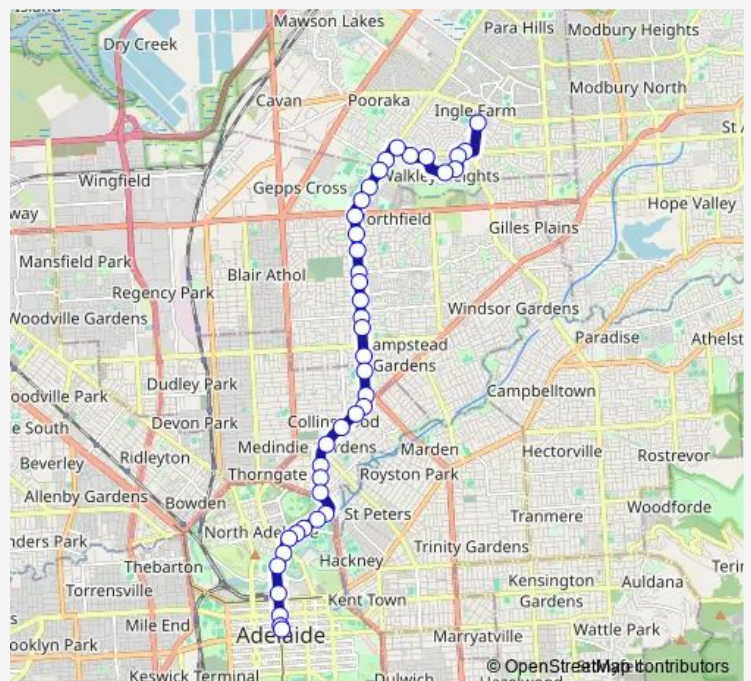

Stop Z2 King William Rd - West side

Stop 1 Sir Edwin Smith Ave - North side

Stop 2 Sir Edwin Smith Ave - West side

Stop 2A Melbourne St - North West side

Stop 3 Melbourne St - North West side

Stop 3A Melbourne St - North West side

Stop 4 Melbourne St - North West side

Stop 5 Melbourne St - North West side

Stop 7 Northcote Tce - West side

Stop 8 Northcote Tce - West side

Stop 9 Northcote Tce - West side

Stop 11 North East Rd - North West side

Route schedule

Stop 1 Anzac Hwy - North West side — Stop 35A Walkleys Rd - West side

Monday 07:33-13:33

Tuesday 07:33-13:33

Wednesday 07:33-13:33

Thursday 07:33-13:33

Friday 07:33-13:33

Saturday 08:03-17:45

Sunday 09:00-17:45

Route info

Direction: Stop 1 Anzac Hwy - North West side

Stops: 47

Trip Duration: 0 hour 49 min

202 — Ingle Farm to City

Stop 13 North East Rd - North West side

Stop 14 North East Rd - North West side