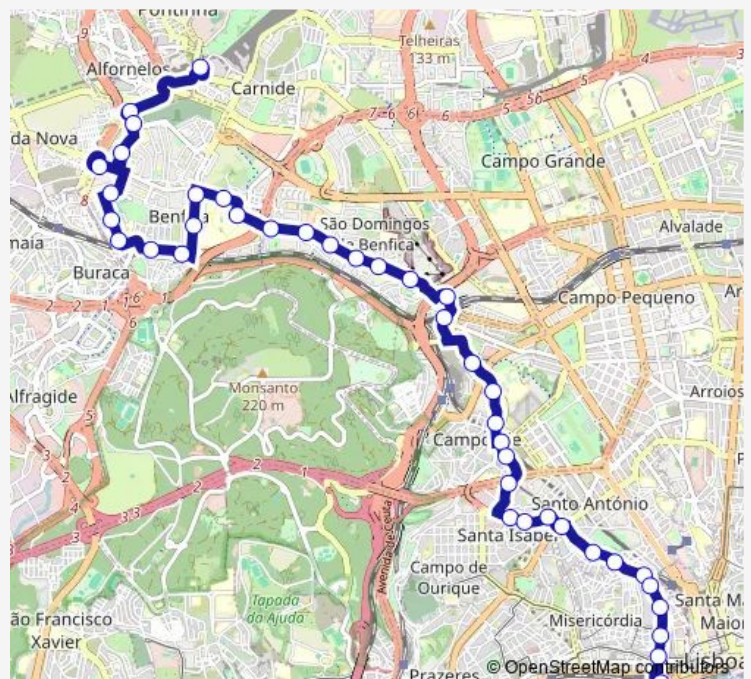

### Route schedule

Pontinha (Metro) — Cais Sodré

Monday 23:53

Tuesday 23:53

Wednesday 23:53

Thursday 23:53

Friday 23:53

Saturday 23:53

### Route info

Direction: Pontinha (Metro)

Stops: 40

Trip Duration: 0 hour 34 min

202 — R. Pedralvas - R. Alecrim

Estação Sete Rios

Tarujo

R. Campolide (Escola)