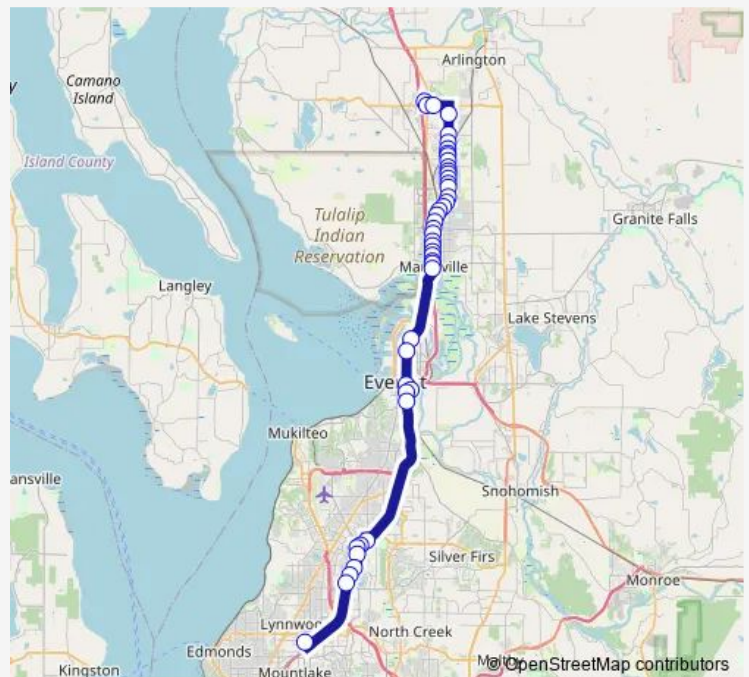

Shoultes Rd & 107th PI Ne

Shoultes Rd & 103rd PI Ne

Shoultes Rd & 100th St Ne

State Ave & 100th St Ne

Route schedule

Smokey Point Transit Center Bay 1 — Lynnwood City Center Station

Monday 04:52-21:31

Tuesday 04:52-21:31

Wednesday 04:52-21:31

Thursday 04:52-21:31

Friday 04:52-21:31

Saturday 05:20-21:49

Sunday 06:51-20:50

Route info

Direction: Smokey Point Transit Center Bay 1

Stops: 45

Trip Duration: 1 hour 18 min

State Ave & 92nd St Ne

State Ave & 88th St Ne

State Ave & 84th St Ne

State Ave & 80th St Ne

State Ave & 76th St Ne

State Ave & Grove St

State Ave & 10th St

State Ave & 7th St

State Ave & 6th St

State Ave & 2nd St

N Broadway & Tower St

Broadway & 14th St

Broadway & Wall St

Everett Station Bay B3

Broadway & 34th St