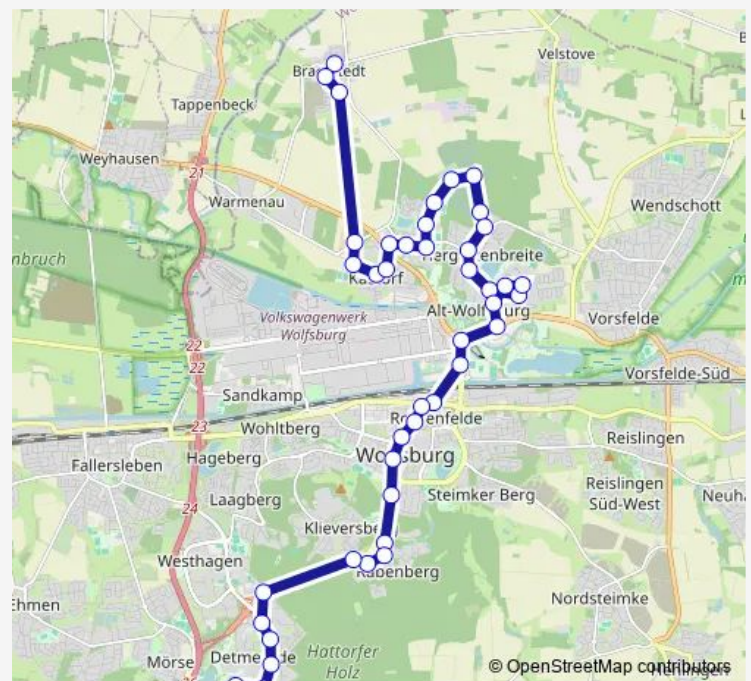

Direction

Wolfsburg, Brackstedt — Wolfsburg, Parkpl. Schulzentr. Eichholz

26 stops

[Open route schedule](#)

Wolfsburg, Brackstedt

Wolfsburg, Gerberstraße

Wolfsburg, Kästorfer Straße

Wolfsburg, Warmenau

Wolfsburg, Allerstraße

Route schedule

Wolfsburg, Brackstedt — Wolfsburg, Parkpl. Schulzentr. Eichholz

Monday 07:09-07:40

Tuesday 07:09-07:40

Wednesday 07:09-07:40

Thursday 07:09-07:40

Friday 07:09-07:40

Saturday —

Sunday —

Route info

Direction: Wolfsburg, Brackstedt

Stops: 26

Trip Duration: 0 hour 38 min

Wolfsburg, Wipperstraße

Wolfsburg, Örtzestraße

Wolfsburg, Hechtstraße

Wolfsburg, Karpfenstraße

Wolfsburg, Parkpl. Schulzentr. Eichholz

Direction

Wolfsburg, Detmerode — Wolfsburg, Nordfriedh. Eingang

29 stops

[Open route schedule](#)

Wolfsburg, Detmerode