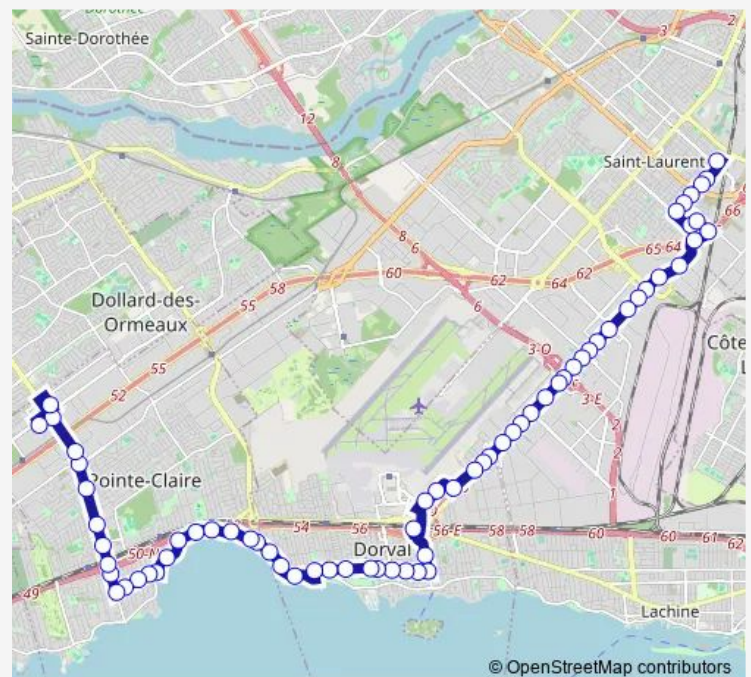

Lakeview / Lakeshore

Bord-du-Lac / Lakeside

Bord-du-Lac / Water's Edge

Bord-du-Lac / Broadview

Bord-du-Lac / de la Baie-de-Valois

Bord-du-Lac / Milroy

Bord-du-Lac / No 24

Bord-du-Lac / Lakebreeze

Bord-du-Lac / de l'Église

Route schedule

Terminus Fairview — Station Du Collège (Cartier / Ouimet)

Monday 05:40-24:00

Tuesday 05:40-24:00

Wednesday 05:40-24:00

Thursday 05:40-24:00

Friday 05:40-24:00

Saturday 06:00-24:00

Sunday 07:01-24:00

Route info

Direction: Terminus Fairview

Stops: 67

Trip Duration: 0 hour 51 min

Bord-du-Lac / Lake

Bord-du-Lac / Thrush

Lakeview / Saint-Jean

Saint-Jean / Autoroute 20 (sud)

Saint-Jean / Autoroute 20 (nord)

Saint-Jean / Drake

Saint-Jean / Douglas-Shand

Saint-Jean / Cardiff

Saint-Jean / Hymus

Saint-Jean / Holiday