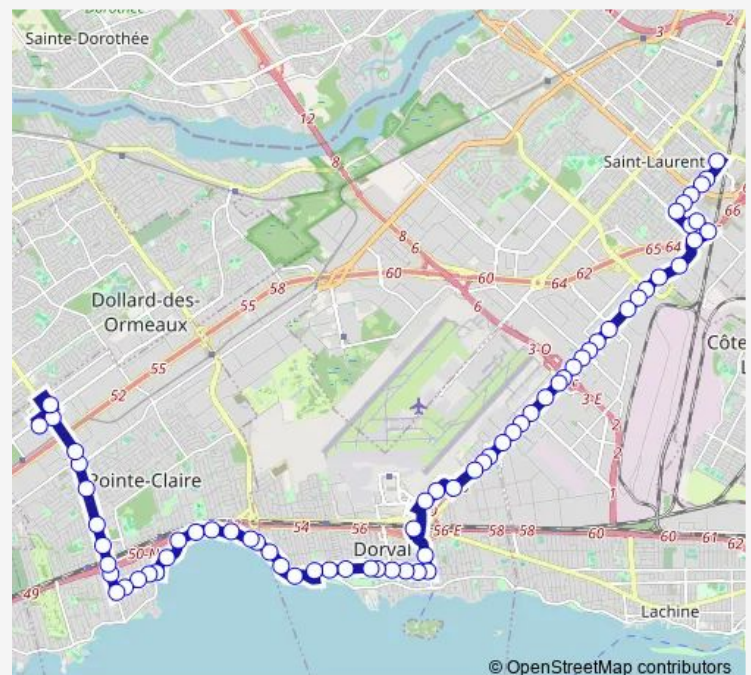

Lakeview / Lakeshore

Bord-du-Lac / Lakeside

Bord-du-Lac / Water's Edge

Bord-du-Lac / Broadview

Bord-du-Lac / de la Baie-de-Valois

Bord-du-Lac / Milroy

Bord-du-Lac / No 24

Bord-du-Lac / Lakebreeze

Bord-du-Lac / de l'Église

### Route schedule

Terminus Fairview — Station Du Collège (Cartier / Ouimet)

Monday 05:40-24:00

Tuesday 05:40-24:00

Wednesday 05:40-24:00

Thursday 05:40-24:00

Friday 05:40-24:00

Saturday 06:00-24:00

### Route info

Direction: Terminus Fairview

Stops: 67

Trip Duration: 1 hour 1 min

Bord-du-Lac / Lake

Bord-du-Lac / Thrush

Bord-du-Lac / Neptune

Bord-du-Lac / Stream