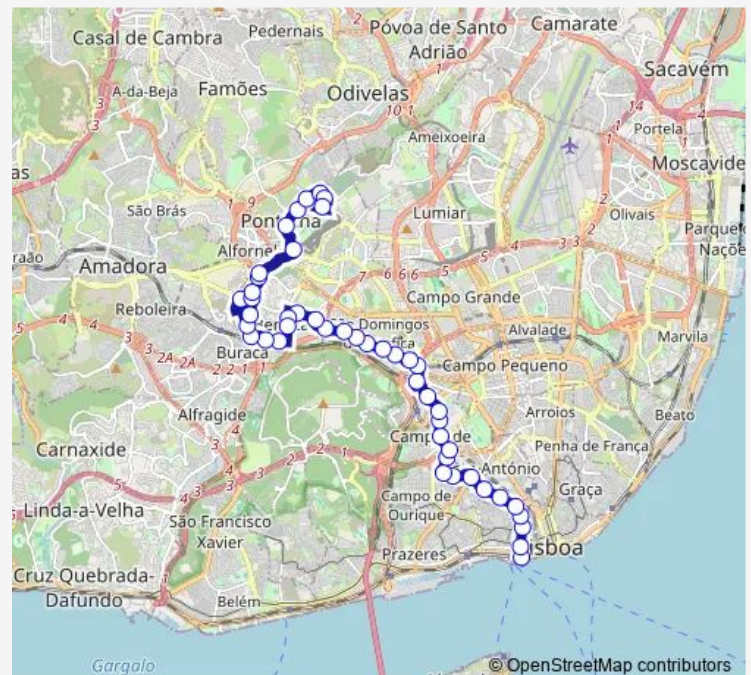

Bus 202 B. Padre Cruz - Cais Sodr 

[Go to website](#)

Direction

Cais Sodr  — B. Padre Cruz

46 stops

[Open route schedule](#)

Cais Sodr 

R. Alecrim

P . Luis Cam es (B. Alto)

Lg. Trindade Coelho

Ascensor Gl ria

Pr ncipe Real

R. Escola Polit cnica

Rato

R. Cust dio Vieira

R. D. Jo o V

Amoreiras

Av. Cons. Fernando Sousa

Campolide

R. Campolide

R. Campolide (Escola)

Taruj 

Av. Jos  Malhoa

Estac o Sete Rios

Sete Rios

Estr. Benfica (Furnas)

R. Duarte Galv o

Route schedule

Cais Sodr  — B. Padre Cruz

Monday 00:30-02:30⁺¹

Tuesday 00:30-02:30⁺¹

Wednesday 00:30-02:30⁺¹

Thursday 00:30-05:35

Friday 00:30-05:35

Saturday 00:30-05:35

Sunday 00:30-05:35

Route info

Direction: Cais Sodr 

Stops: 46

Trip Duration: 0 hour 41 min

202 — B. Padre Cruz - Cais Sodr 