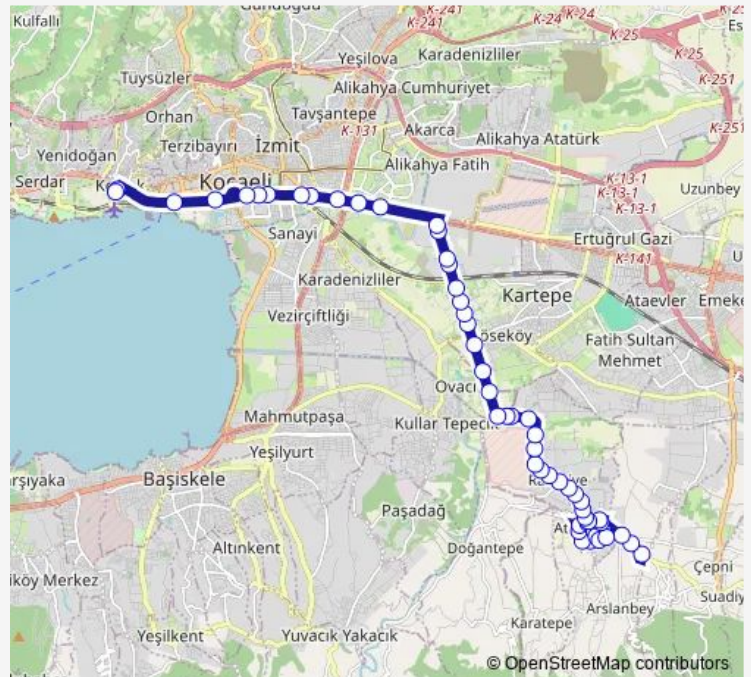

Köseköy Stadi 1

Mermer

Topallar Caddesi 2

Route schedule

Bati Terminali Peronlar — Arslanbey Depolama Alanı

Monday 07:32-18:56

Tuesday 07:32-18:56

Wednesday 07:32-18:56

Thursday 07:32-18:56

Friday 07:32-18:56

Saturday —

Sunday —

Route info

Direction: Bati Terminali Peronlar

Stops: 52

Trip Duration: 0 hour 33 min