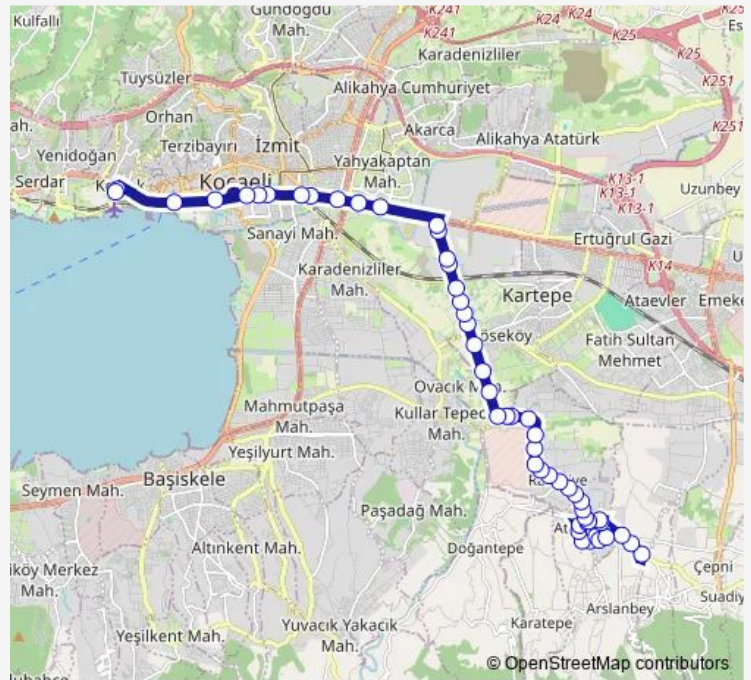

Thursday 06:55-20:38

Friday 06:55-20:38

Saturday —

Sunday —

Route info

Direction: ARSALNBAY DEPOLAMA ALANI 1

Stops: 57

Trip Duration: 0 hour 34 min