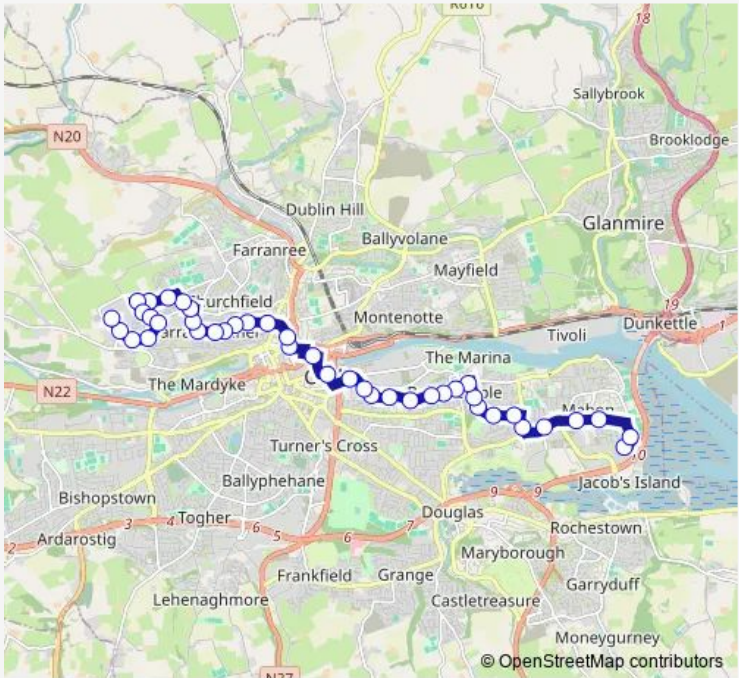

Bus 202 Ringmahon - City - Hollyhill (Apple)

[Go to website](#)

Direction
 Mahon Point Shopping Centre — Apple Inc
 42 stops
[Open route schedule](#)

- Mahon Point Shopping Centre
- Riverbank
- Ballinure Avenue
- Ballinure Place
- Skehard Lawn
- Church Rd
- Marian Park
- Beaumont Drive Upper
- Beaumont Crescent
- Beaumont Drive
- Ardfoyle Place
- Ballintemple
- Janeville
- Crab Lane
- Richmond Estate
- Ashton Park
- Marina Park
- Kennedy Park
- Geraldine Place
- Eglinton Street
- Merchant's Quay

202 — Ringmahon - City - Hollyhill (Apple) **BusMaps**

Mulgrave Road

Upper John Street

Wolfe Tone Street

Saint Vincent's Street

Saint Brigid's Road

Gurranabraher Road Jn

Mount Eden Road

Bakers Road

St Marys Hospital

Harbour View Road

Knocknaheaney Avenue

Kilmore Road Lower

Kilmore Road

Courtown Drive Junction

Courtown Park

Thursday 06:25-23:00

Friday 06:25-23:00

Saturday 06:50-23:00

Sunday 07:30-23:30

Route info

Direction: Apple Inc

Stops: 42

Trip Duration: 0 hour 44 min