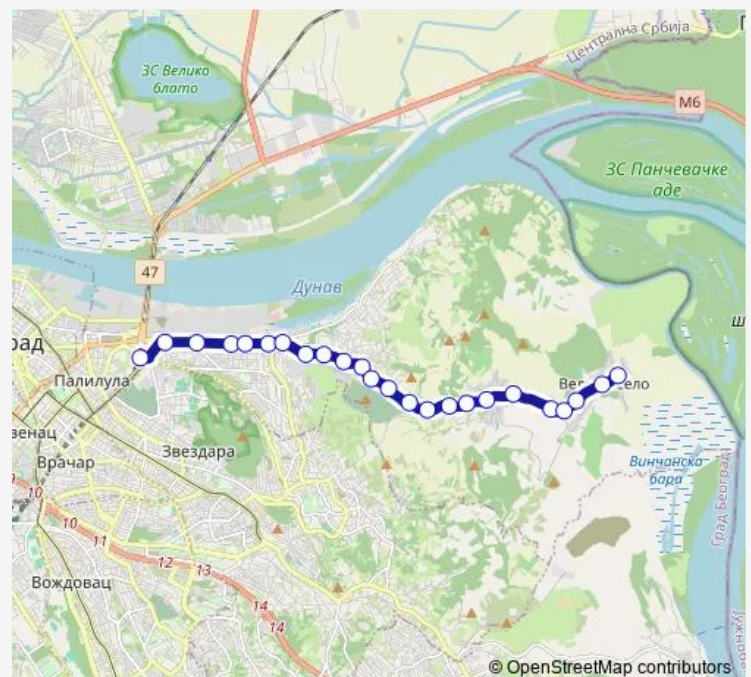

Lešće

Novo Naselje

Toplana

Višnjika Banja

Trudbenička

Rospi Ćuprija

Mirijevski Bulevar

Put Za Adu Huju

Saturday 04:00-22:40

Sunday 04:00-22:40

Route info

Direction: Veliko Selo

Stops: 25

Trip Duration: 0 hour 33 min

Vojvode Micka Krstića

Vuka Vrčevića

Vojvode Micka Krstića

Diljska

Put Za Adu Huju

Mirijeovski Bulevar

Rospi Ćuprija

Trudbenička

Višnjička Banja

Toplana

Monday 04:30-23:15

Tuesday 04:30-23:15

Wednesday 04:30-23:15

Thursday 04:30-23:15

Friday 04:30-23:15

Saturday 04:30-23:15

Sunday 04:30-23:15

Route info