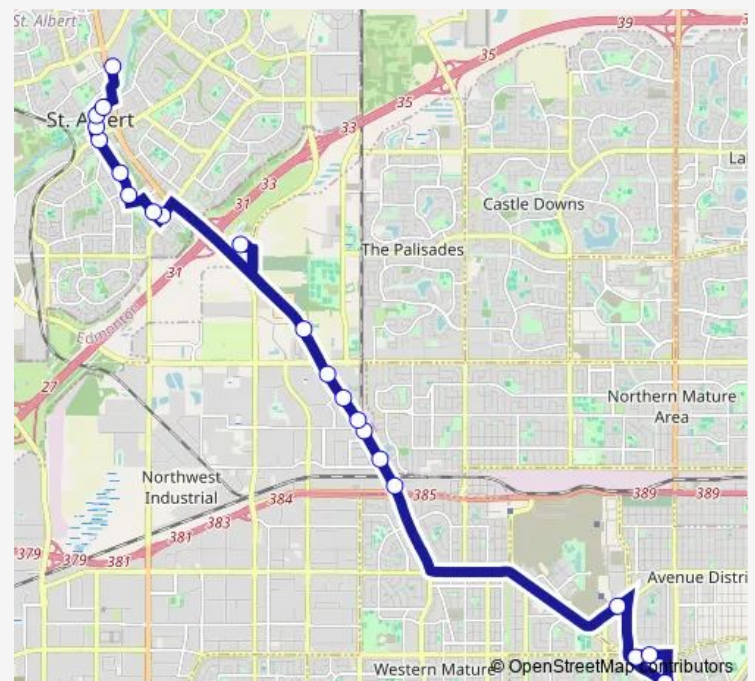

### Route schedule

Kingsway RAH Transit Centre Bay F — St. Albert Centre Exchange

Monday 06:47-19:30

Tuesday 06:54-19:30

Wednesday 06:54-19:30

Thursday 06:54-19:30

Friday 06:54-19:30

Saturday —

### Route info

Direction: Kingsway RAH Transit Centre Bay F

Stops: 21

Trip Duration: 0 hour 37 min

202 — Kingsway TC via Nait

## Direction

St. Albert Centre Exchange — Kingsway RAH Transit Centre Bay F

19 stops

[Open route schedule](#)

St. Albert Centre Exchange

St Albert Trail & Madison Ave

St Anne Street & Perron St

St Anne Street & St Thomas Street