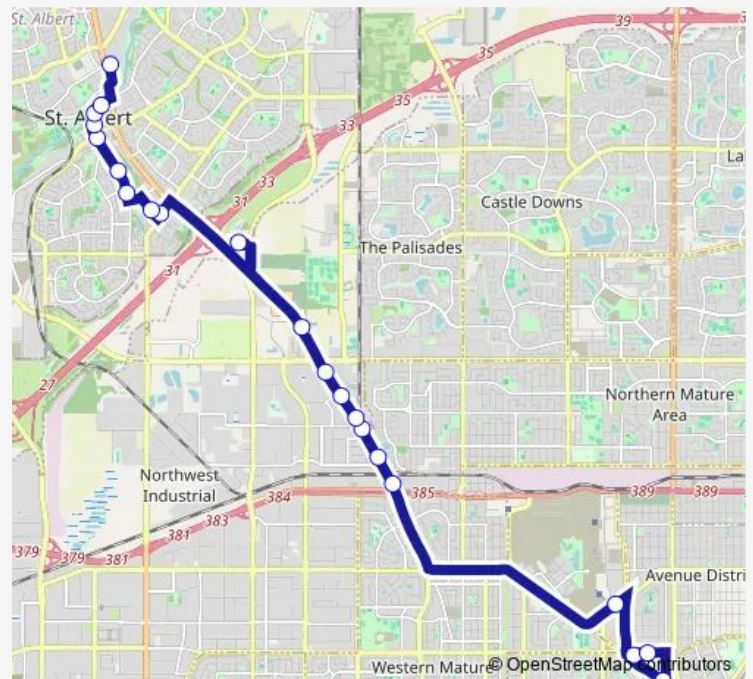

### Direction

St. Albert Centre Exchange — Kingsway RAH Transit Centre Bay F

19 stops

[Open route schedule](#)

- St. Albert Centre Exchange
- St Albert Trail & Madison Ave
- St Anne Street & Perron St
- St Anne Street & St Thomas Street
- Grandin Rd & SWC Ave
- Grandin Rd & Glen Meadow Cres
- Grandin Rd & Grandville Ave
- Grange Dr & Grdin Lk Vill
- Gervais Rd & Galarneau Pl
- Nakî Transit Station and Park and Ride
- Mark Messier Trail & 142 Avenue
- St Albert Trail & 136 Avenue
- St Albert Trail & 134 Avenue
- St Albert Trail & 131 Avenue
- St Albert Trail & 130 Avenue
- St Albert Trail & 128 Avenue
- 109 Street & Princess Elizabeth Avenue
- 106 Street & 113 Avenue
- Kingsway RAH Transit Centre Bay F

### Route schedule

St. Albert Centre Exchange — Kingsway RAH Transit Centre Bay F

Monday	06:05-18:45
Tuesday	06:05-18:45
Wednesday	06:05-18:45
Thursday	06:05-18:45
Friday	06:05-18:45
Saturday	—
Sunday	—

### Route info

Direction: St. Albert Centre Exchange

Stops: 19

Trip Duration: 0 hour 36 min

202 — Kingsway TC via Nait

## Direction

Kingsway RAH Transit Centre Bay F — St. Albert Centre Exchange

21 stops

[Open route schedule](#)

Kingsway RAH Transit Centre Bay F

102 Street & 111 Avenue

101 Street & Kingsway

109 Street & Princess Elizabeth Avenue