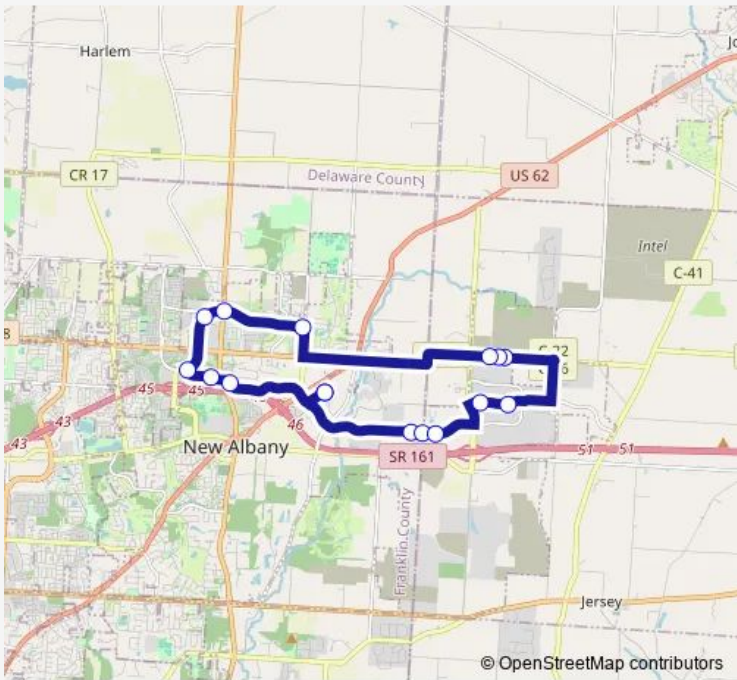

Bus 202 Smartride NEW Albany - Blue

[Go to website](#)

Direction
 NEW Albany Park & Ride — NEW Albany Park & Ride
 16 stops
[Open route schedule](#)

- NEW Albany Park & Ride
- Abercrombie
- NA Commerce 1
- Lower DOT Com
- Onyx Packaging
- Bath AND Body Works
- JUG Street Warehouses
- Horizon Court Warehouse 1
- Horizon Court Warehouse 2
- American Regent NA East
- Aetna West Campus
- CVG RED Roof Inn
- Feazel & 8000 Parkway
- BOB Evans ON Parkway
- Ascena Stop
- NEW Albany Park & Ride

Route schedule
 NEW Albany Park & Ride — NEW Albany Park & Ride

| | |
|-----------|-------------|
| Monday | 05:50-21:50 |
| Tuesday | 05:50-21:50 |
| Wednesday | 05:50-21:50 |
| Thursday | 05:50-21:50 |
| Friday | 05:50-21:50 |
| Saturday | 05:50-21:50 |
| Sunday | 05:50-21:50 |

Route info
 Direction: NEW Albany Park & Ride
 Stops: 16
 Trip Duration: 0 hour 45 min

202 Bus time schedules and route maps are available in an offline PDF at busmaps.com. Use the busmaps.com website to see live bus times, train schedule or subway schedule, and step-by-step directions for all public transit in Columbus

The schedule is provided in the local timezone. Times with "(+1)" indicate departures on the next day.

PDF file created on 2025-02-26

2024 BusMaps.com - All Rights Reserved