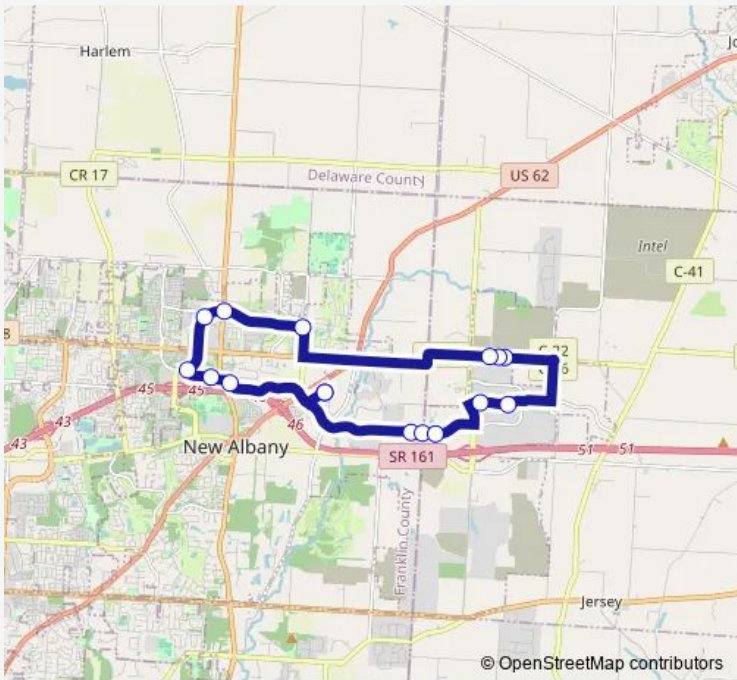

**Bus 202 Smartride NEW Albany - Blue**

[Go to website](#)

**Direction**  
 NEW Albany Park & Ride — NEW Albany Park & Ride  
 16 stops  
[Open route schedule](#)

- NEW Albany Park & Ride
- Abercrombie
- NA Commerce 1
- Lower DOT Com
- Onyx Packaging
- Bath AND Body Works
- JUG Street Warehouses
- Horizon Court Warehouse 1
- Horizon Court Warehouse 2
- American Regent NA East
- Aetna West Campus
- CVG RED Roof Inn
- Feazel & 8000 Parkway
- BOB Evans ON Parkway
- Ascena Stop
- NEW Albany Park & Ride

Route schedule  
 NEW Albany Park & Ride — NEW Albany Park & Ride

Monday	05:50-21:50
Tuesday	05:50-21:50
Wednesday	05:50-21:50
Thursday	05:50-21:50
Friday	05:50-21:50
Saturday	05:50-21:50
Sunday	05:50-21:50

Route info  
 Direction: NEW Albany Park & Ride  
 Stops: 16  
 Trip Duration: 0 hour 45 min

202 Bus time schedules and route maps are available in an offline PDF at [busmaps.com](https://busmaps.com). Use the [busmaps.com](https://busmaps.com) website to see live bus times, train schedule or subway schedule, and step-by-step directions for all public transit in Columbus

The schedule is provided in the local timezone. Times with "(+1)" indicate departures on the next day.

PDF file created on 2025-01-16

2024 BusMaps.com - All Rights Reserved