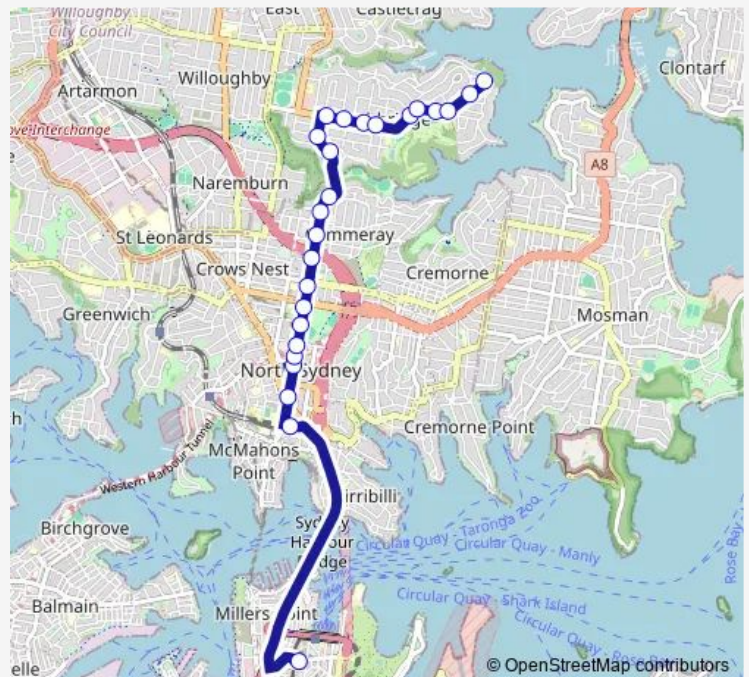

Miller St Opp Carlow St

North Sydney Oval, Miller St

Victoria Cross Station, Miller St, Stand A

Miller St After McLaren St

Route schedule

Clive Park, Sailors Bay Rd — Bridge St At Gresham St

Monday 06:19-21:17

Tuesday 06:19-21:17

Wednesday 06:19-21:17

Thursday 06:19-21:17

Friday 06:19-21:17

Saturday 08:04-21:15

Sunday 08:13-19:13

Route info

Direction: Clive Park, Sailors Bay Rd

Stops: 24

Trip Duration: 0 hour 27 min

202 — City Bridge St to Northbridge via North Sydney

Victoria Cross Station, Miller St, Stand E

Pacific Hwy At Walker St

Bridge St At Gresham St

Direction

Clive Park, Sailors Bay Rd — Wynyard Station, York St, Stand P

—

Sunday

17:13-19:13

Route info

Direction: Clive Park, Sailors Bay Rd

Stops: 24

Trip Duration: 0 hour 27 min

Direction