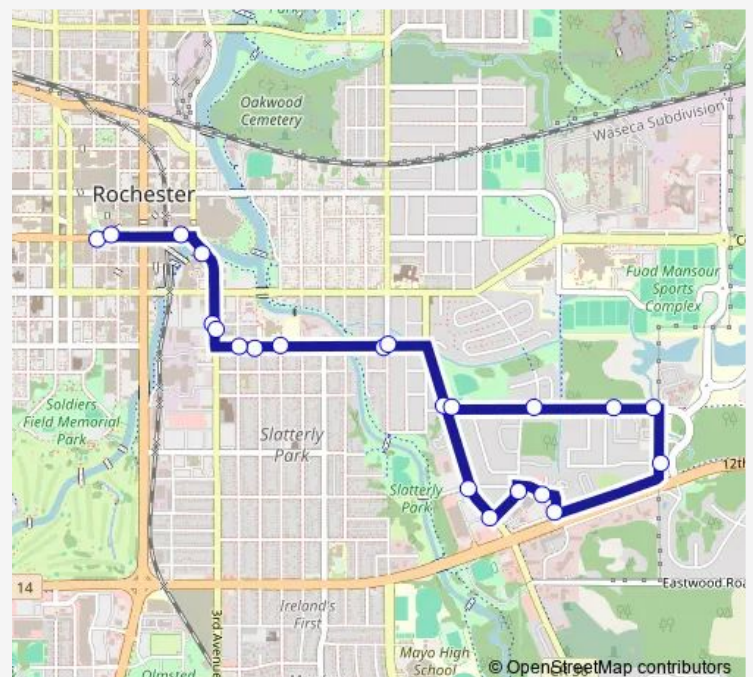

### Direction

Downtown Transit CTR D — Downtown Transit CTR B

22 stops

[Open route schedule](#)

Downtown Transit CTR D

3 AVE SE AND South OF 2 ST Se

3 AVE SE AND 5 ST Se

6 ST SE AND 5 AVE Se

8 1/2 ST SE AND 21 AVE Se

8 1/2 ST AND E VIL CIR Se

8 1/2 ST SE AND 16 AVE Se

8 1/2 ST SE AND 15 AVE Se

6 ST SE AND 11 AVE Se

6 ST SE AND 6 AVE Se

6 ST SE AND 4 AVE Se

3 AVE SE AND 5 ST Se

### Route schedule

Downtown Transit CTR D — Downtown Transit CTR B

Monday 05:28-18:18

Tuesday 05:28-18:18

Wednesday 05:28-18:18

Thursday 05:28-18:18

Friday 05:28-18:18

Saturday —

### Route info

Direction: Downtown Transit CTR D

Stops: 22

Trip Duration: 0 hour 20 min

**Direction**

Pwtoc Depot — Downtown Transit CTR D

2 stops

[Open route schedule](#)