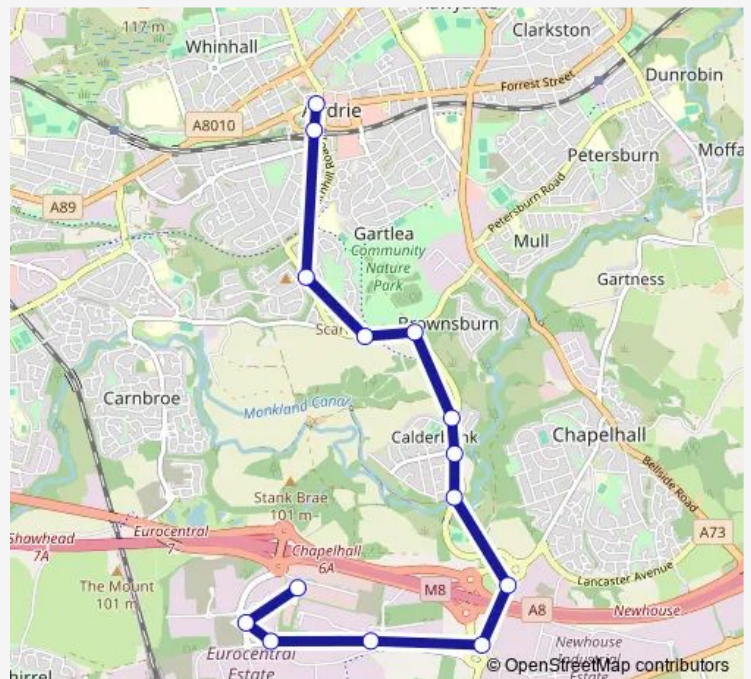

Wednesday 06:40-19:07

Thursday 06:40-19:07

Friday 06:40-19:07

Saturday —

Sunday —

Route info

Direction: Maxim Business Park

Stops: 14

Trip Duration: 0 hour 17 min

202 — Airdrie, Stirling Street - Maxim, Eurocentral

Direction

Bank Street — Maxim Business Park

13 stops

[Open route schedule](#)

Bank Street

Callon Street

Cairnwood Drive

Cromarty Road

Ayr Drive

Brownsburn Road

Loch Street

Lancaster Avenue

Rowantree Avenue

Woodhall

Thursday 06:18-18:13

Friday 06:18-18:13

Saturday —

Sunday —

Route info

Direction: Bank Street

Stops: 13

Trip Duration: 0 hour 17 min