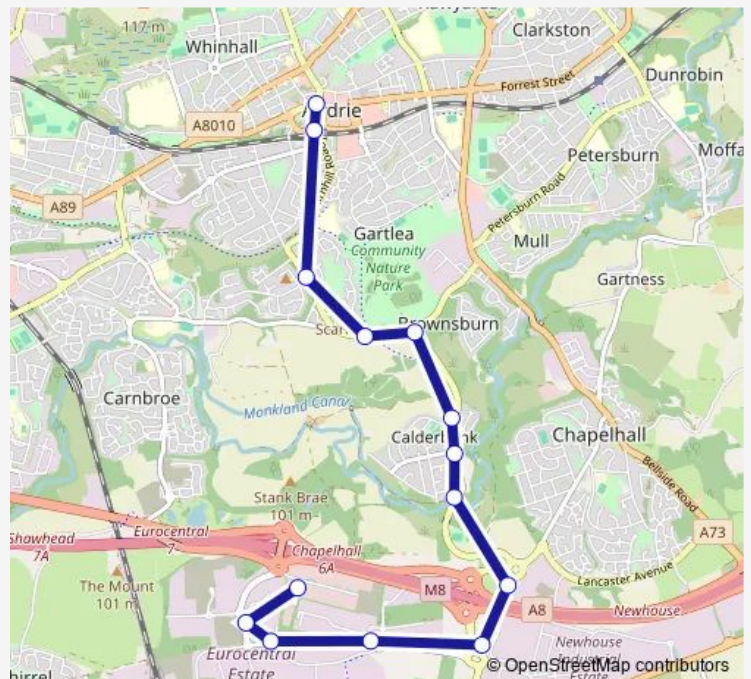

### Route schedule

Maxim Business Park — Bank Street

Monday 06:40-19:07

Tuesday 06:40-19:07

Wednesday 06:40-19:07

Thursday 06:40-19:07

Friday 06:40-19:07

Saturday —

### Route info

Direction: Maxim Business Park

Stops: 14

Trip Duration: 0 hour 17 min

202 — Airdrie, Stirling Street - Maxim, Eurocentral

**Direction**

Bank Street — Maxim Business Park

13 stops

[Open route schedule](#)

Bank Street

Callon Street

Cairnwood Drive

Cromarty Road

Ayr Drive

Brownsburn Road

Loch Street

## Route info

Direction: Bank Street

Stops: 13

Trip Duration: 0 hour 17 min

202 Bus time schedules and route maps are available in an offline PDF at [busmaps.com](https://busmaps.com). Use the [busmaps.com](https://busmaps.com) website to see live bus times, train schedule or subway schedule, and step-by-step directions for all public transit in Motherwell