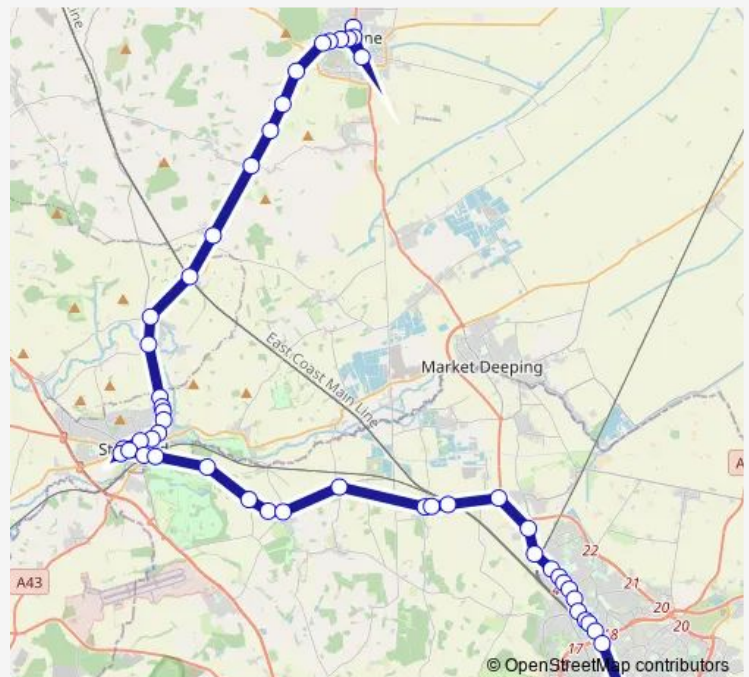

Bus 202 Bourne - Stamford - Peterborough

[Go to website](#)

Direction

Queensgate Bus Stn — Bus Station

44 stops

[Open route schedule](#)

- Queensgate Bus Stn
- Boulevard Retail Park
- Brotherhood Retail Park
- Paul Pry
- Marholm Road
- Mancetter Square
- Cock Inn
- The Spinney
- Mill
- Loxley Centre
- Hurn Road
- Waterworks Lane
- Footbridge
- Arborfield Close
- Rose Cottage
- Cross
- St Marys Church
- B1443 Bus Shelter
- Barnack Cottages
- Puddingbag Lane
- Burghley House Gates

Route schedule

Queensgate Bus Stn — Bus Station

Monday	07:10-16:40
Tuesday	07:10-16:40
Wednesday	07:10-16:40
Thursday	07:10-16:40
Friday	07:10-16:40
Saturday	—
Sunday	—

Route info

Direction: Queensgate Bus Stn

Stops: 44

Trip Duration: 1 hour 11 min

■ 202 — Bourne - Stamford - Peterborough

Abbot's Close

Phillips Court

All Saints' Church

Recreation Ground Road

Stamford School