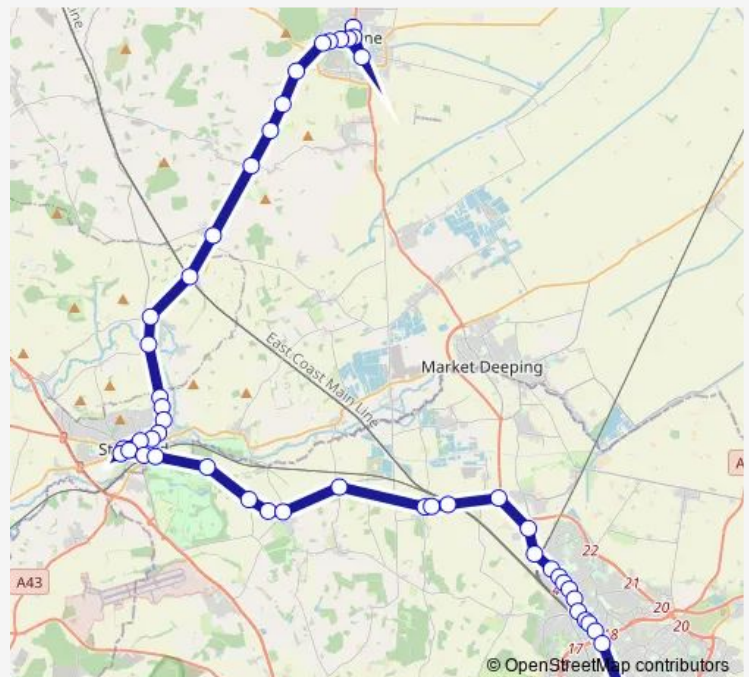

Bus 202 Bourne - Stamford - Peterborough

[Go to website](#)

Direction

Queensgate Bus Stn — Bus Station

44 stops

[Open route schedule](#)

- Queensgate Bus Stn
- Boulevard Retail Park
- Brotherhood Retail Park
- Paul Pry
- Marholm Road
- Mancetter Square
- Cock Inn
- The Spinney
- Mill
- Loxley Centre
- Hurn Road
- Waterworks Lane
- Footbridge
- Arborfield Close
- Rose Cottage
- Cross
- St Marys Church
- B1443 Bus Shelter
- Barnack Cottages
- Puddingbag Lane
- Burghley House Gates

Route schedule

Queensgate Bus Stn — Bus Station

Monday	07:10-16:40
Tuesday	07:10-16:40
Wednesday	07:10-16:40
Thursday	07:10-16:40
Friday	07:10-16:40
Saturday	—
Sunday	—

Route info

Direction: Queensgate Bus Stn

Stops: 44

Trip Duration: 1 hour 11 min

■ 202 — Bourne - Stamford - Peterborough

Abbot's Close

Phillips Court

All Saints' Church

Recreation Ground Road

Stamford School