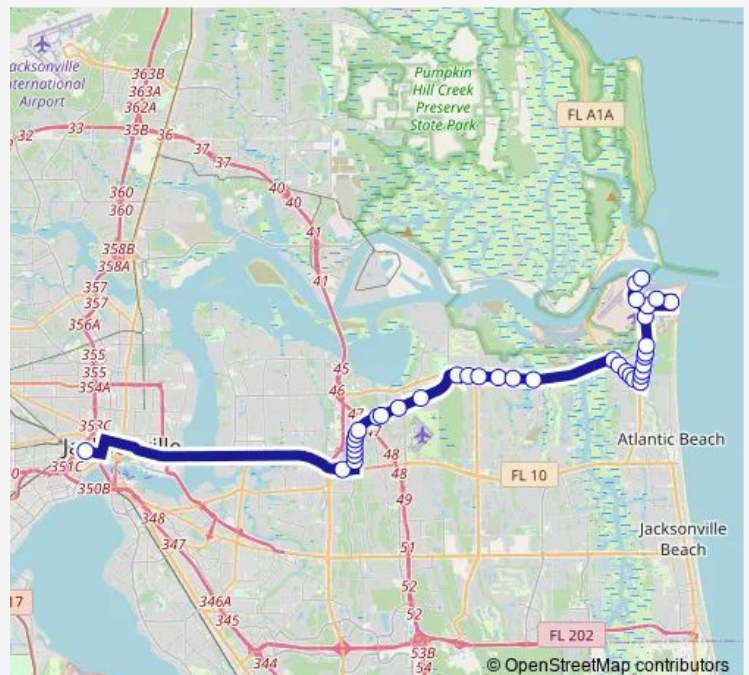

Thursday 05:55-17:20

Friday 05:55-17:20

Saturday —

Sunday —

Route info

Direction: Maine St + Patrol Rd

Stops: 33

Trip Duration: 1 hour 5 min

202 — Mayport Express

Mccormick Rd + Monument Rd

Monument Rd & Shadowood Park Dr

Monument Rd + St Johns Bluff Rd fs

Monument Rd + Classic Oak Rd

Monument Rd + Lee Rd

856 Monument Rd

730 Monument Rd

Monument Rd + Regency Square Blvd

Regency Square Blvd + Commerce Ctr

Monument Rd + Regency Square Blvd

Regency Square Hub

Jrtc Bay S

Direction

Jrtc Bay S — Maine St + Patrol Rd

38 stops

Friday 04:20-16:15

Saturday —

Sunday —

Route info

Direction: Jrtc Bay S

Stops: 38

Trip Duration: 1 hour 13 min

Mayport Rd + Americas Cup Dr