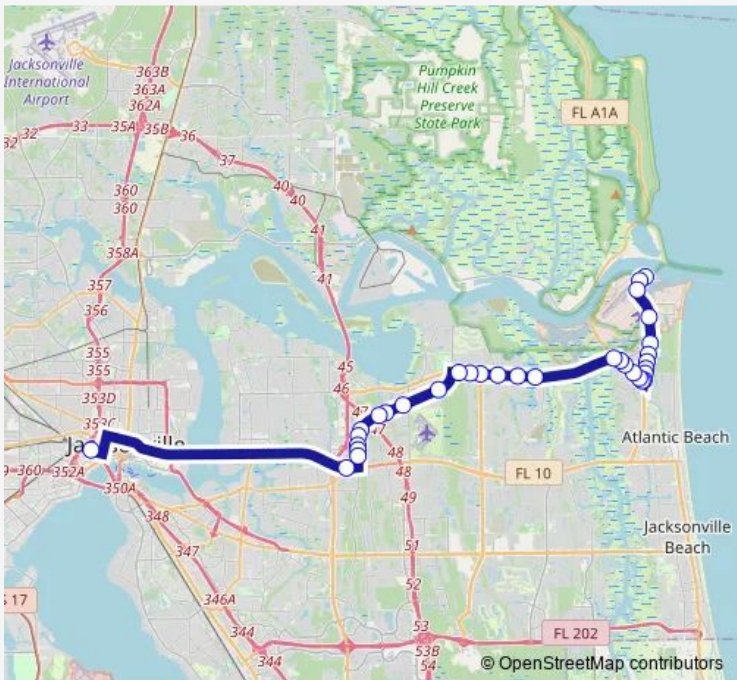

Bus 202 Mayport Express

[Go to website](#)

Direction
 Jrctc Bay C — Maine St + Patrol Rd
 38 stops
[Open route schedule](#)

- Jrctc Bay C
- Regency Square Hub
- 237 Monument Rd
- 355 Monument Rd
- 445 Monument Rd
- Monument Rd + Atrium Way
- 544 Monument Rd
- 989 Monument Rd
- Monument Rd + Tredinick Pkwy
- Monument Rd + Lee Rd
- Monument Rd + Brookwood Forest Blvd
- Monument Rd + St Johns Bluff Rd ns
- Monument Rd + Monument Oaks Dr
- 12034 McCormick Rd
- 12230 McCormick Rd
- Mccormick Rd + Kernan Blvd
- Mccormick Rd + Long Leaf Pine Wy
- Mt Pleasant Rd + Gately Rd
- 14360 Wonderwood Dr
- Wonderwood Dr + Mayport Rd
- 2812 Mayport Rd

Route schedule
 Jrctc Bay C — Maine St + Patrol Rd

Monday	04:20-16:15
Tuesday	04:20-16:15
Wednesday	04:20-16:15
Thursday	04:20-16:15
Friday	04:20-16:15
Saturday	—
Sunday	—

Route info
 Direction: Jrctc Bay C
 Stops: 38
 Trip Duration: 1 hour 14 min

202 — Mayport Express BusMaps

Mayport Rd + Shangri-La Dr

Mayport Rd + Schooners Bay Dr

2610 Mayport Rd

Mayport Rd + Mayport Crossing Blvd

Mayport Rd + Americas Cup Dr

2667 Mayport Rd

2701 Mayport Rd

Route info

Direction: Maine St + Patrol Rd

Stops: 33

Trip Duration: 1 hour 5 min

Monument Rd + Lee Rd

856 Monument Rd

730 Monument Rd

Monument Rd + Regency Square Blvd