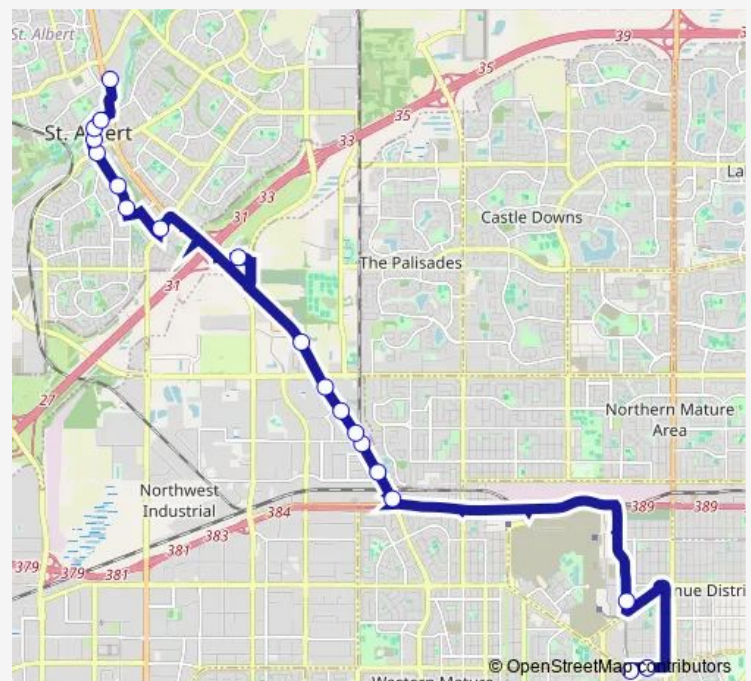

St Albert Trail & 136 Avenue

St Albert Trail & 134 Avenue

St Albert Trail & 131 Avenue

St Albert Trail & 130 Avenue

St Albert Trail & 128 Avenue

106 Street & 117 Avenue

106 Street & 113 Avenue

Kingsway RAH Transit Centre Bay D

Route schedule

St. Albert Centre Exchange — Kingsway RAH Transit Centre Bay D

Monday 06:00-17:30

Tuesday 06:00-17:30

Wednesday 06:00-17:30

Thursday 06:00-17:30

Friday 06:00-17:30

Saturday —

Sunday —

Route info

Direction: St. Albert Centre Exchange

Stops: 18

Trip Duration: 0 hour 38 min

202 — Kingsway TC via Nait

Direction

Kingsway RAH Transit Centre Bay D — St. Albert Centre Exchange

19 stops

[Open route schedule](#)

Kingsway RAH Transit Centre Bay D

102 Street & 111 Avenue

106 Street & 117 Avenue

St Albert Trail & 126 Avenue

St Albert Trail & 128 Avenue

St Albert Trail & 130 Avenue