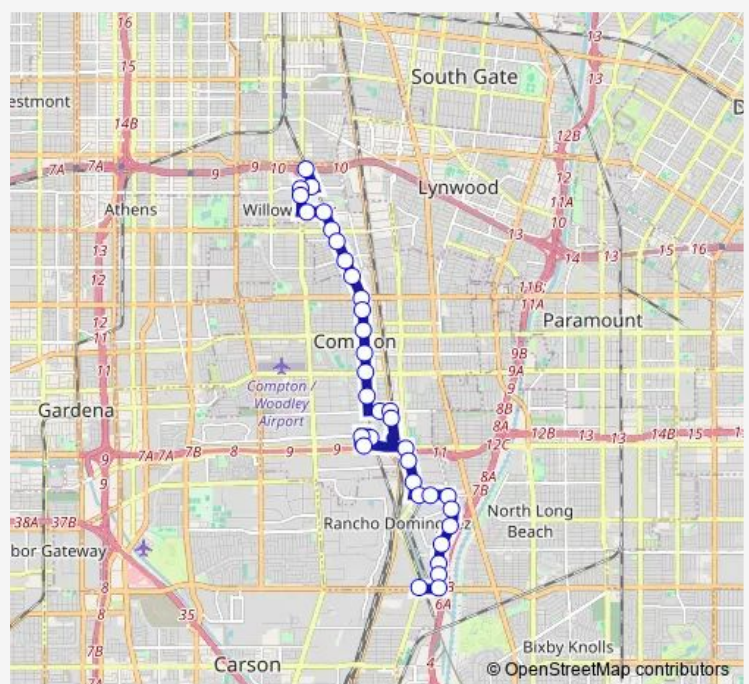

Artesia Station

### Route schedule

Willowbrook - Rosa Parks Station - West — Del Amo Station - Discharge Only

Monday	05:19-19:00
Tuesday	05:19-19:00
Wednesday	05:19-19:00
Thursday	05:19-19:00
Friday	05:19-19:00
Saturday	—
Sunday	—

### Route info

Direction: Willowbrook - Rosa Parks Station - West

Stops: 36

Trip Duration: 0 hour 39 min

202 — Metro Local Line

Acacia / Walnut

Artesia / Acacia

Santa Fe / Artesia

## Route info

Direction: Del Amo Station - Discharge Only

Stops: 35

Trip Duration: 0 hour 44 min

Willowbrook / Compton

Elm / Willowbrook

Willowbrook / Rosecrans

Willowbrook / Stockwell