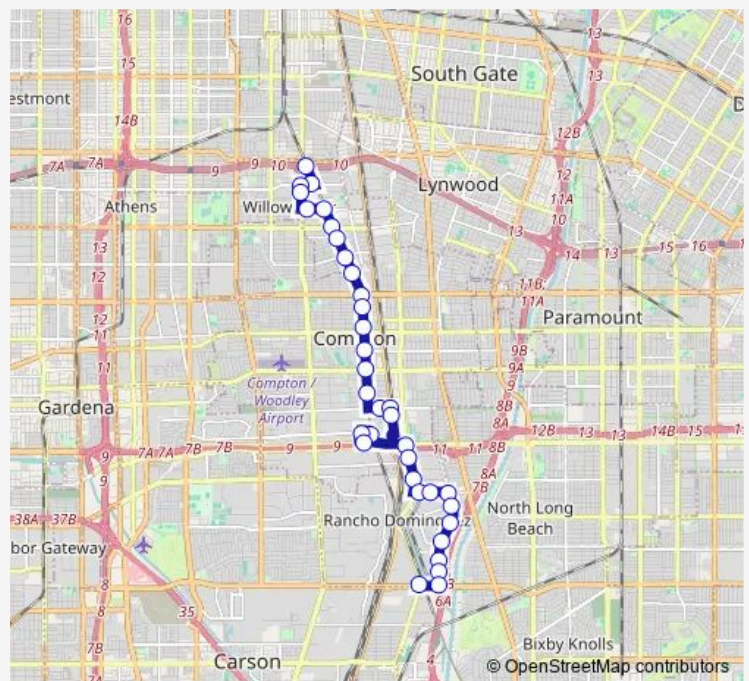

Wilmington / 120th

Wilmington / 120th

124th / Anzac

124th / Willowbrook

Willowbrook / El Segundo

Willowbrook / 130th

Willowbrook / Piru

Willowbrook / Winona

Alameda / Towne Center

Acacia / Artesia

Artesia Station

Route schedule

Willowbrook - Rosa Parks Station - West — Del Amo Station - Discharge Only

Monday	05:19-19:00
Tuesday	05:19-19:00
Wednesday	05:19-19:00
Thursday	05:19-19:00
Friday	05:19-19:00
Saturday	—
Sunday	—

Route info

Direction: Willowbrook - Rosa Parks Station - West

Stops: 36

Trip Duration: 0 hour 37 min

202 — Metro Local Line

Acacia / Walnut

Artesia / Acacia

Santa Fe / Artesia

Sunday —

Route info

Direction: Del Amo Station - Discharge Only

Stops: 35

Trip Duration: 0 hour 43 min

Willowbrook / Compton

Elm / Willowbrook

Willowbrook / Rosecrans