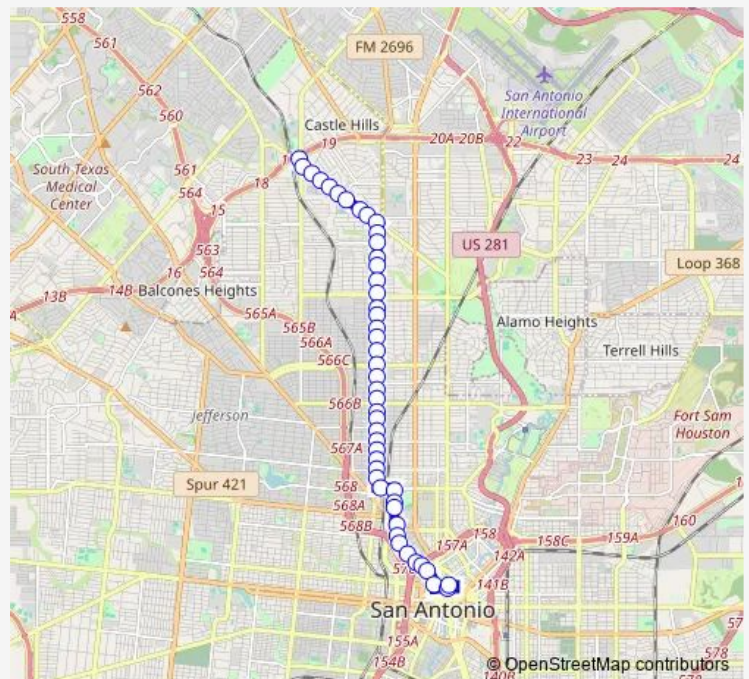

Blanco & Lovera

Blanco Opposite Mandalay

Blanco & Wildwood

Blanco & Alametos

Route schedule

West AVE BET L410 & Jackson-Keller — Martin & N. ST. Mary'S

Monday	22:58-00:58 ⁺¹
Tuesday	22:58-00:58 ⁺¹
Wednesday	22:58-00:58 ⁺¹
Thursday	22:58-00:58 ⁺¹
Friday	22:58-00:58 ⁺¹
Saturday	22:58-00:58 ⁺¹
Sunday	22:58-00:58 ⁺¹

Route info

Direction: West AVE BET L410 & Jackson-Keller

Stops: 47

Trip Duration: 0 hour 27 min

202 — Blanco Road 2 Lineup

Blanco & Fresno

Blanco & Santa Monica

Blanco Btwn Pasadena & SAN Francisco

Thursday 22:30-00:30⁺¹

Friday 22:30-00:30⁺¹

Saturday 22:30-00:30⁺¹

Sunday 22:30-00:30⁺¹

Route info

Direction: Martin & N. ST. Mary'S

Stops: 46

Trip Duration: 0 hour 28 min