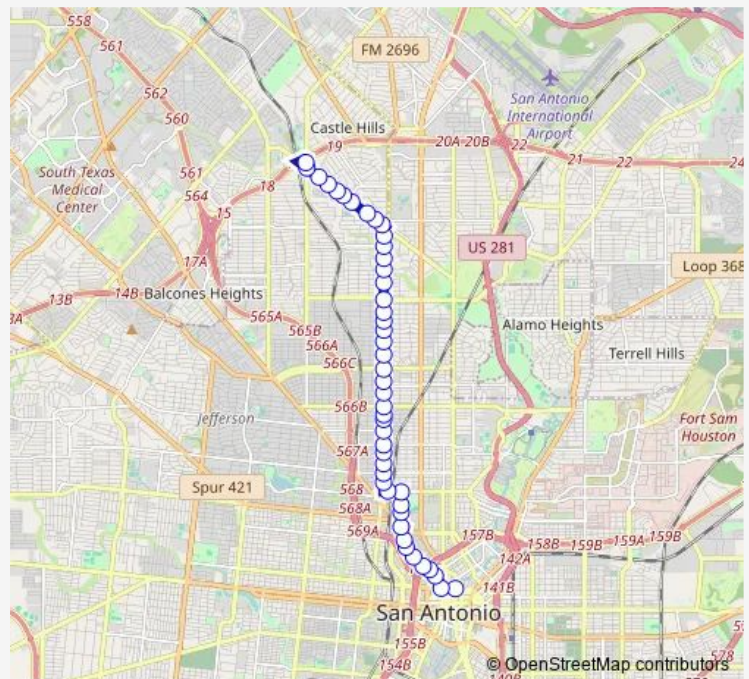

### Route schedule

West AVE BET L410 & Jackson-Keller — Martin & N. ST. Mary'S

Monday 22:58-00:58<sup>+1</sup>

Tuesday 22:58-00:58<sup>+1</sup>

Wednesday 22:58-00:58<sup>+1</sup>

Thursday 22:58-00:58<sup>+1</sup>

### Route info

Direction: West AVE BET L410 & Jackson-Keller

Stops: 47

Trip Duration: 0 hour 27 min

202 — Blanco Road 2 Lineup

Blanco & Fresno

Blanco & Santa Monica

BLANCO BTWN PASADENA & SAN FRANCISCO