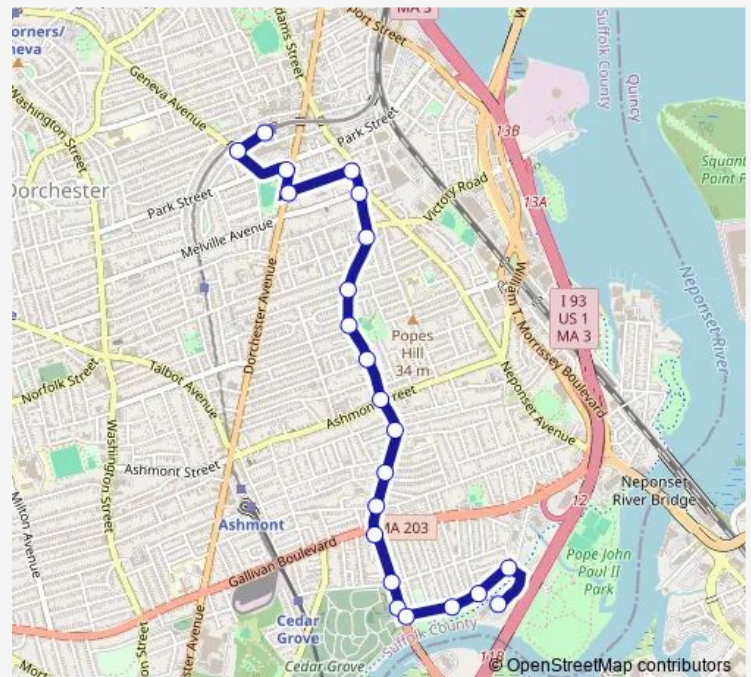

Gibson St @ Dorchester Ave

Park St Busway @ Dorchester Ave

Geneva Ave opp Vinson St

Fields Corner

Route schedule

Keystone Apartments — Fields Corner

Monday 07:16-19:05

Tuesday 07:16-19:05

Wednesday 07:16-19:05

Thursday 07:16-19:05

Friday 07:16-19:05

Saturday —

Sunday —

Route info

Direction: Keystone Apartments

Stops: 14

Trip Duration: 0 hour 15 min

202 — Fields Corner Loop via Adams Street

## Direction

Fields Corner — Keystone Apartments

22 stops

[Open route schedule](#)

Fields Corner

Fields Corner Sta @ Geneva Ave

Park St Busway @ Dorchester Ave

Gibson St @ Dorchester Ave