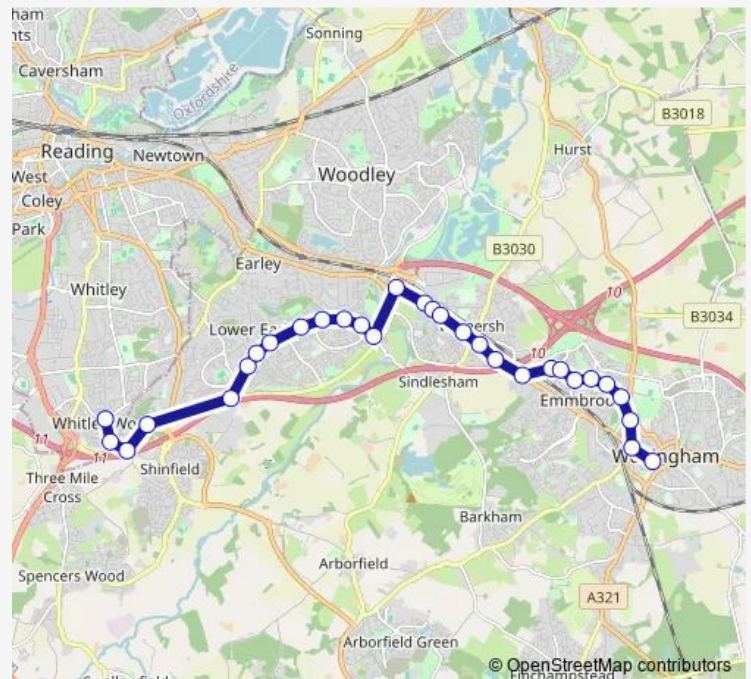

Winnersh Cross Roads

Woodward Close

Sadlers Lane

Route schedule

Engineers Court — Broad Street

Monday 07:15

Tuesday 07:15

Wednesday 07:15

Thursday 07:15

Friday 07:15

Saturday —

Sunday —

Route info

Direction: Engineers Court

Stops: 30

Trip Duration: 0 hour 50 min

Shute End

Broad Street

Direction

Emmbrook School — Engineers Court

28 stops

[Open route schedule](#)

Emmbrook School

Dog and Duck

Route info

Direction: Emmbrook School

Stops: 28

Trip Duration: 0 hour 42 min

Motorway Footbridge

Drewett Close

Engineers Court

202 Bus time schedules and route maps are available in an offline PDF at busmaps.com. Use the busmaps.com website to see live bus times, train schedule or subway schedule, and step-by-step directions for all public transit in Winnersh