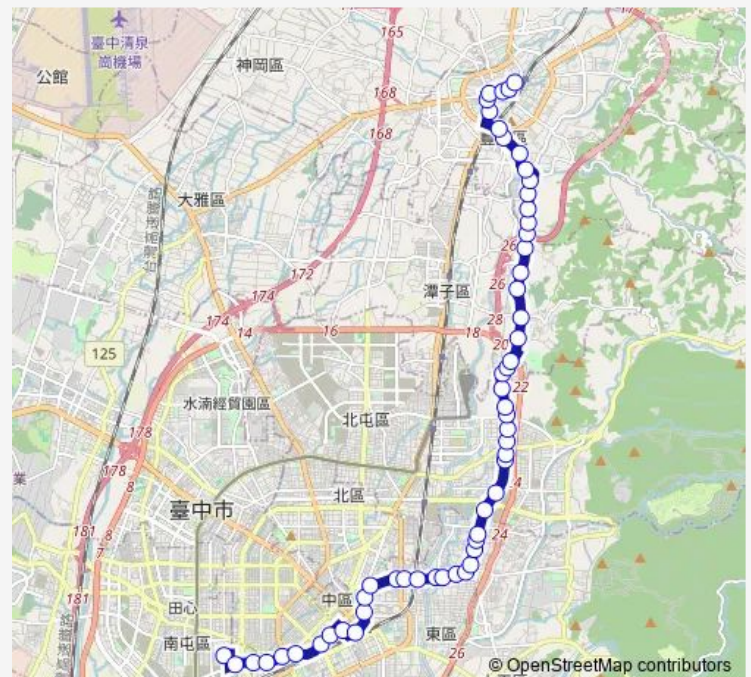

Thursday 06:00-19:10

Friday 06:00-19:10

Saturday 09:15-18:05

Sunday 09:15-18:05

Route info

Direction: Tc_豐原

Stops: 55

Trip Duration: 0 hour 59 min

Sunday 09:00-18:55

Route info

Direction: Tc_愛心家園醫務室

Stops: 56

Trip Duration: 1 hour 4 min

Tc_軍功景賢路口

Tc_軍功國小

Tc_軍功軍福十六路口