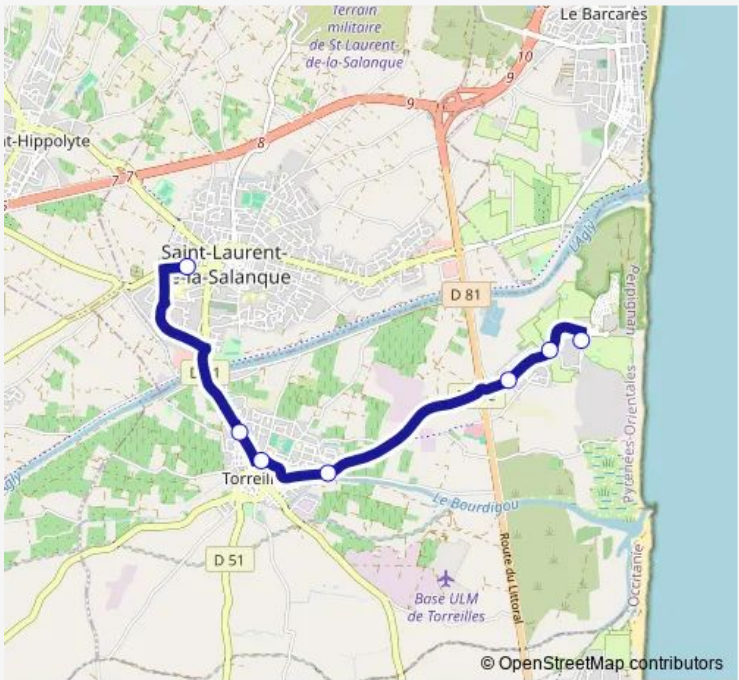

Bus 202 Torreilles - Collège Mermoz

[Go to website](#)

**Direction**  
Torreilles Plage — Collège Jean Mermoz  
7 stops  
[Open route schedule](#)

- Torreilles Plage
- Office du Tourisme
- La Serre
- St-Julien
- Joffre
- Aranal
- Collège Jean Mermoz

Route schedule  
Torreilles Plage — Collège Jean Mermoz

Monday	—
Tuesday	—
Wednesday	07:55
Thursday	—
Friday	—
Saturday	—
Sunday	—

Route info  
Direction: Torreilles Plage  
Stops: 7  
Trip Duration: 0 hour 25 min

202 Bus time schedules and route maps are available in an offline PDF at [busmaps.com](https://busmaps.com). Use the [busmaps.com](https://busmaps.com) website to see live bus times, train schedule or subway schedule, and step-by-step directions for all public transit in Torreilles