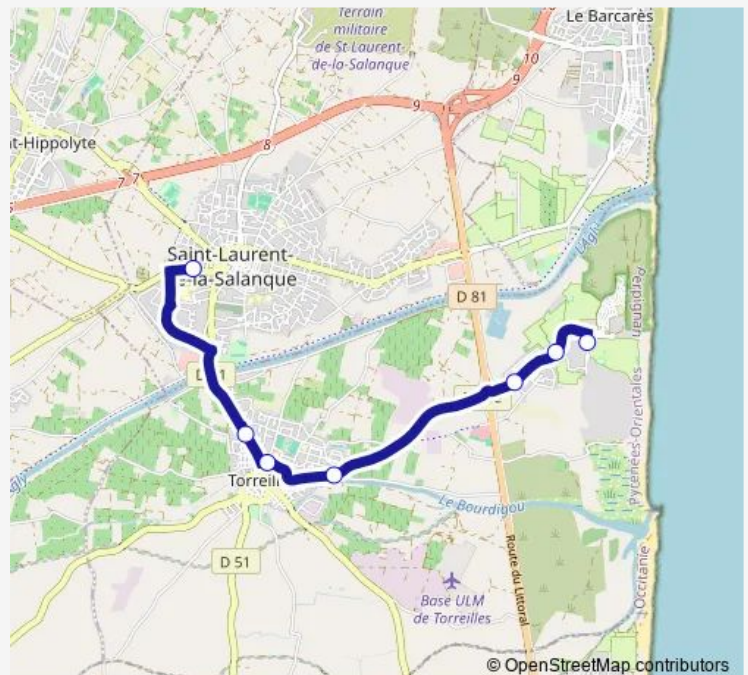

Direction

Torreilles Plage — Collège Jean Mermoz

7 stops

[Open route schedule](#)

Torreilles Plage

Office du Tourisme

La Serre

St-Julien

Joffre

Aranal

Collège Jean Mermoz

Route schedule

Torreilles Plage — Collège Jean Mermoz

Monday	—
Tuesday	—
Wednesday	07:55
Thursday	—
Friday	—
Saturday	—
Sunday	—

Route info

Direction: Torreilles Plage

Stops: 7

Trip Duration: 0 hour 25 min

202 Bus time schedules and route maps are available in an offline PDF at busmaps.com. Use the busmaps.com website to see live bus times, train schedule or subway schedule, and step-by-step directions for all public transit in Torreilles