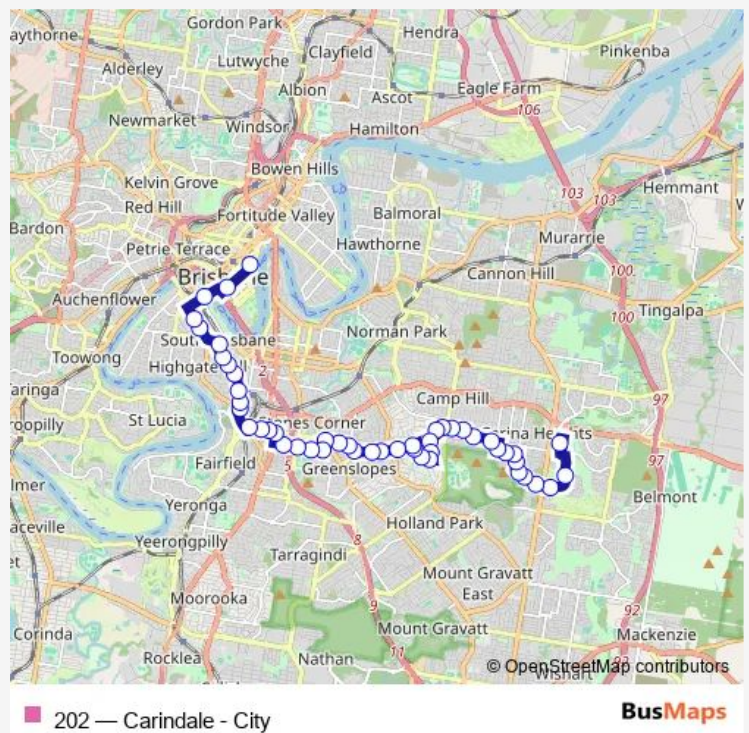

Cornwall St at PA Hospital South, stop 1

Cornwall St at Buranda Shops, stop 16

Cornwall St at Baron Street, stop 18

Cornwall St at Cleveland Street, stop 18a

Cornwall St at Darreen Street, stop 19

Cornwall St at Rialto Street, stop 19a

Cornwall St at Raby Street, stop 19b

Route schedule

Adelaide Street Stop 33 near Wharf St — Carindale Shopping Centre Interchange

Monday 07:59-19:29

Tuesday 07:59-19:29

Wednesday 07:59-19:29

Thursday 07:59-19:29

Friday 07:59-19:29

Saturday 08:59-19:04

Sunday 08:58-16:28

Route info

Direction: Adelaide Street Stop 33 near Wharf St

Stops: 48

Trip Duration: 0 hour 45 min

Upper Cornwall St at Pembroke Street, stop 20/28

Upper Cornwall St at Upper Cornwall, stop 29

Chatsworth Rd at Trundle Street, stop 30

Chatsworth Rd at Stirrat Street, stop 31

Chatsworth Rd at Rossmore Ave, stop 32

Eva St near Chatsworth Rd, stop 33

Satellite St at Orion Street, stop 34