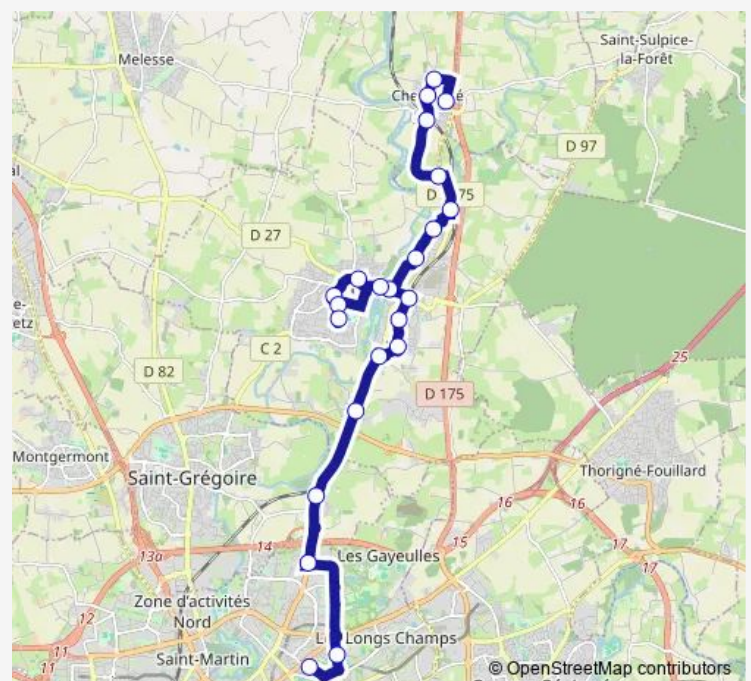

Chopinais

Chevaigné Gare

Chevaigné Mairie

Route schedule

Assomption — Pommiers

Monday 16:00-18:05

Tuesday 16:00-18:05

Wednesday 12:20

Thursday 16:00-18:05

Friday 16:00-18:05

Saturday —

Sunday —

Route info

Direction: Assomption

Stops: 23

Trip Duration: 0 hour 50 min

202 — Chevaigné (Pommiers) <> Betton <> Saint-Grégoire <> Rennes (Assomption)

Fonderies

Pommiers

Direction

Pommiers — Assomption

23 stops

[Open route schedule](#)

Pommiers

Monday 07:00-08:18

Tuesday 07:00-08:18

Wednesday 07:00-08:18

Thursday 07:00-08:18

Friday 07:00-08:18

Saturday —

Sunday —

Route info