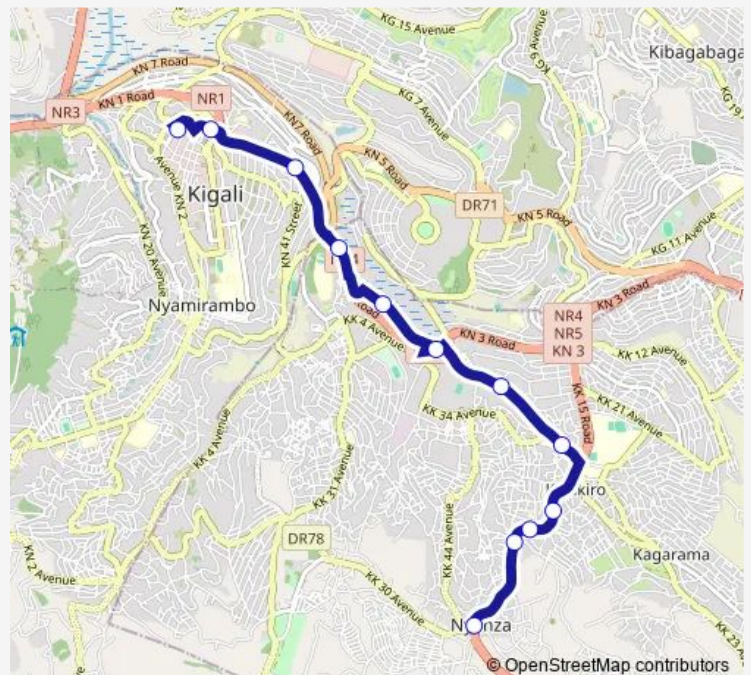

mount Kenya university

cejefka

near kicukiro centre

Unknown

Unknown

kumazi

Unknown

pèage

rubangura

downtown

Route schedule

nyanza bus park — downtown

Monday	—
Tuesday	—
Wednesday	—
Thursday	—
Friday	—
Saturday	18:42
Sunday	18:42

Route info

Direction: nyanza bus park

Stops: 12

Trip Duration: 1 hour 5 min

■ 202 — Royal - Zone II - 202

Direction

Kicukiro bus park — q Kigali stop

12 stops

[Open route schedule](#)

Kicukiro bus park

kagarama high school

Trip Duration: 0 hour 48 min

Direction

downtown — nyanza bus park

14 stops

[Open route schedule](#)

downtown

Unknown

Unknown