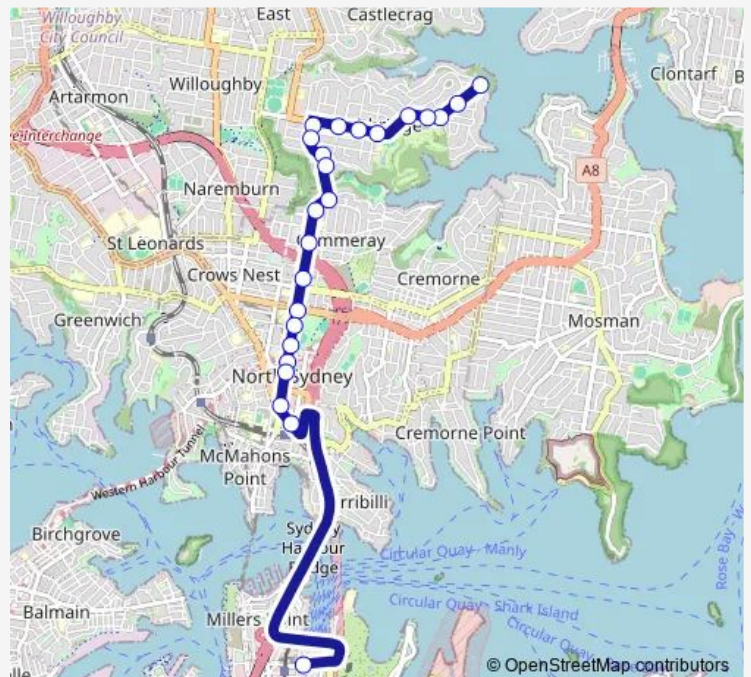

Miller St Opp Carlow St

North Sydney Oval, Miller St

Victoria Cross Station, Miller St, Stand A

Miller St After McLaren St

Route schedule

Clive Park, Sailors Bay Rd — Bridge St At Gresham St

Monday 06:19-21:17

Tuesday 06:19-21:17

Wednesday 06:19-21:17

Thursday 06:19-21:17

Friday 06:19-21:17

Saturday 08:04-21:15

Sunday 08:13-19:13

Route info

Direction: Clive Park, Sailors Bay Rd

Stops: 24

Trip Duration: 0 hour 26 min

202 — City Bridge St to Northbridge via North Sydney

Victoria Cross Station, Miller St, Stand E

Pacific Hwy At Walker St

Bridge St At Gresham St

Direction

Burns Philp Building, Bridge St — Sailors Bay Rd Opp Clive Park

Monday 06:42-21:50

Tuesday 06:42-21:50

Wednesday 06:42-21:50

Thursday 06:42-21:50

Friday 06:42-21:50

Saturday 08:55-21:47

Sunday 08:20-19:20

Route info