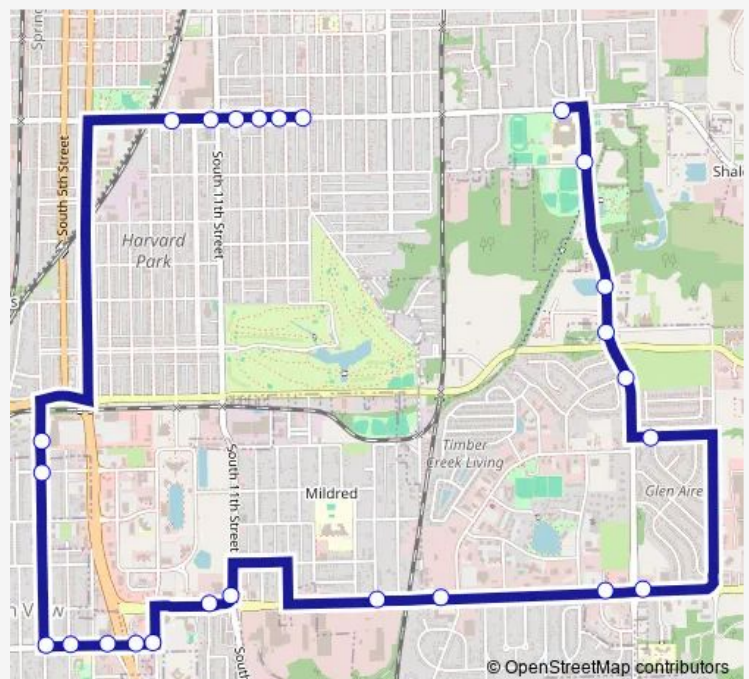

6th Street Road & St. Joseph

St. Joseph & 6th Street Frontage

St. Joseph & 6th

St. Joseph & 5th

St. Joseph & 4th

4th & Linton

4th & Linton/Stanford

10th & Ash

Ash & 11th

Route schedule

Ash & Greentree — Ash & 15th

Monday 15:15

Tuesday 15:15

Wednesday 14:15

Thursday 15:15

Friday 15:15

Saturday —

Sunday —

Route info

Direction: Ash & Greentree

Stops: 25

Trip Duration: 0 hour 41 min

202 — Sehs to Southern View

Ash & 12th

Ash & 13th

Ash & 14th

Ash & 15th

202 Bus time schedules and route maps are available in an offline PDF at busmaps.com. Use the busmaps.com website to see live bus times, train schedule or subway schedule, and step-by-step directions for all public transit in Springfield