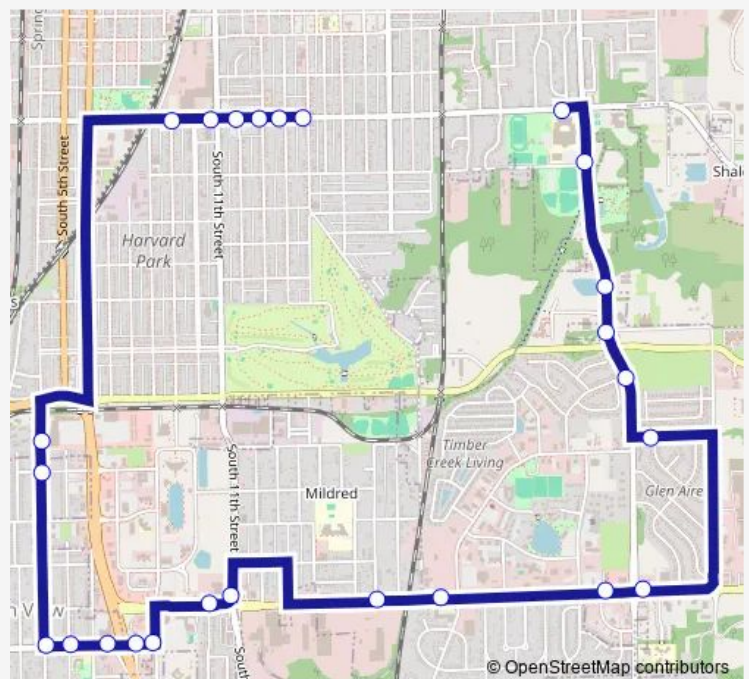

6th Street Road & St. Joseph

St. Joseph & 6th Street Frontage

St. Joseph & 6th

St. Joseph & 5th

St. Joseph & 4th

4th & Linton

4th & Linton/Stanford

10th & Ash

### Route schedule

Ash & Greentree — Ash & 15th

Monday 15:15

Tuesday 15:15

Wednesday 14:15

Thursday 15:15

Friday 15:15

Saturday —

### Route info

Direction: Ash & Greentree

Stops: 25

Trip Duration: 0 hour 41 min

202 — Sehs to Southern View

Ash & 12th

Ash & 13th

Ash & 14th