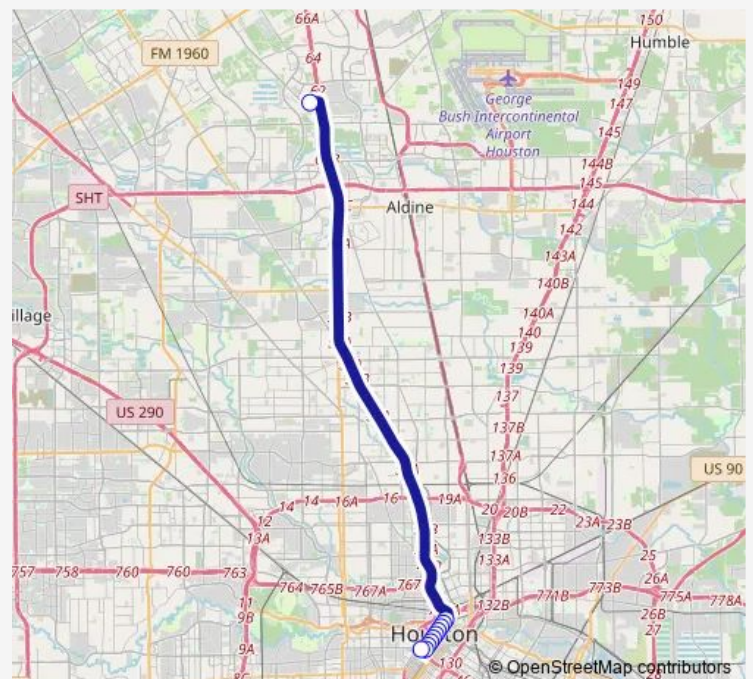

Bus 202 Kuykendahl P&R

[Go to website](#)

Direction

Kuykendahl Park & Ride — Jefferson St @ Smith St

2 stops

[Open route schedule](#)

Kuykendahl Park & Ride

Jefferson St @ Smith St

Route schedule

Kuykendahl Park & Ride — Jefferson St @ Smith St

Monday 15:17-18:03

Tuesday 15:17-18:03

Wednesday 15:17-18:03

Thursday 15:17-18:03

Friday 15:17-18:03

Saturday —

Sunday —

Route info

Direction: Kuykendahl Park & Ride

Stops: 2

Trip Duration: 0 hour 28 min

202 — Kuykendahl P&R

Direction

Jefferson St @ Smith St — Kuykendahl Park & Ride

Wednesday 14:50-18:50

Thursday 14:50-18:50

Friday 14:50-18:50

Saturday —

Sunday —

Route info

Direction: Jefferson St @ Smith St

Stops: 10