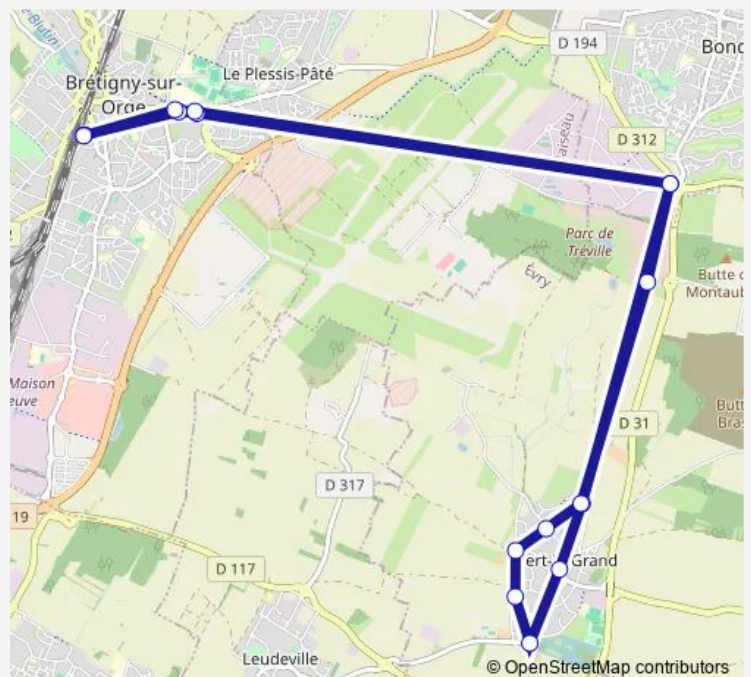

Direction

Gare Place — Gare Place Arrivée

16 stops

[Open route schedule](#)

Gare Place

Lycee

LA Marinier

Imprimerie Nationale

Wednesday 06:45-08:30

Thursday 06:45-08:30

Friday 06:45-08:30

Saturday —

Sunday —

Route info

Direction: Gare Place

Stops: 16

Trip Duration: 0 hour 42 min

Direction

Marquants — Gare Place

10 stops

[Open route schedule](#)

Marquants

Berthault

Coquelicots

Route info

Direction: Marquants

Stops: 10

Trip Duration: 0 hour 20 min

Direction

Gare Place — Gare Place Arrivée

16 stops

[Open route schedule](#)