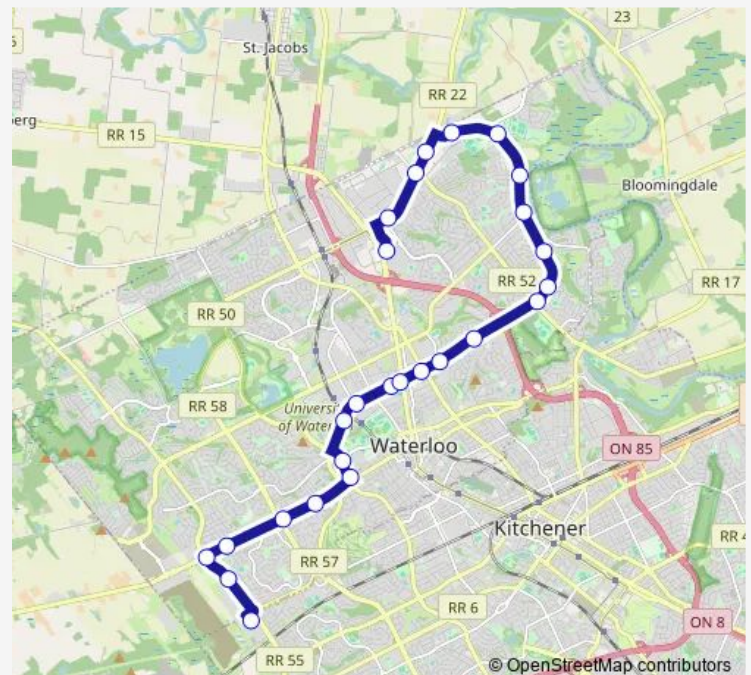

University Ave. / Auburn

University Ave. / Lexington

University Ave. / New Bedford

University Ave. / R.I.M. Park

Route schedule

The Boardwalk Station — Conestoga Station

Monday 05:50-23:45

Tuesday 05:50-23:45

Wednesday 05:50-23:45

Thursday 05:50-23:45

Friday 05:50-23:45

Saturday 06:15-23:45

Sunday 07:15-23:45

Route info

Direction: The Boardwalk Station

Stops: 26

Trip Duration: 0 hour 41 min

■ 202 — express University

University Ave. / Northfield Technology Park

Northfield / Northfield Transit Garage

Northfield / Bridge

Northfield / Davenport

Conestoga Station

Direction

Conestoga Station — The Boardwalk Station

26 stops

[Open route schedule](#)

Conestoga Station

Northfield / Davenport

Northfield / Bridge

Northfield / Northfield Transit Garage

University Ave. / Northfield Technology Park