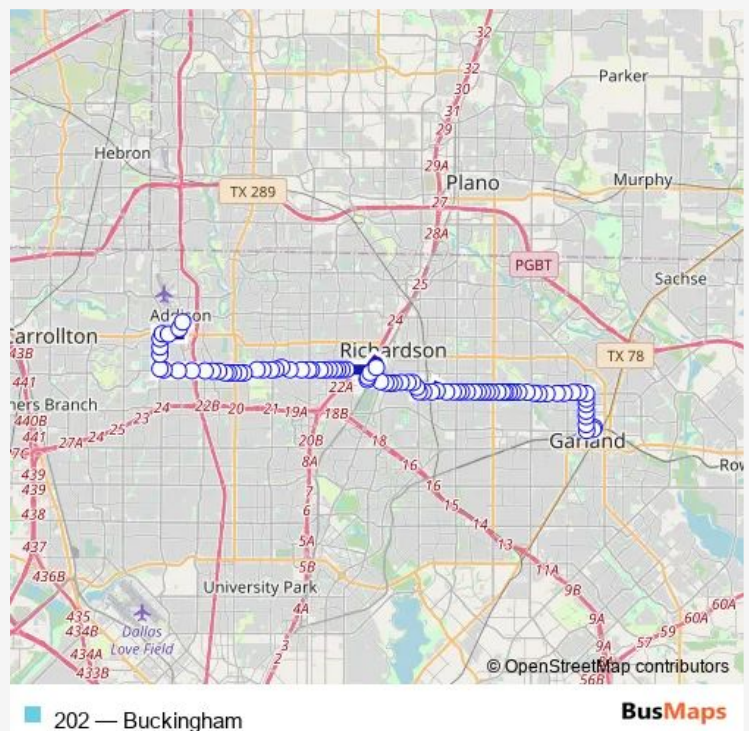

Bus 202 Buckingham

[Go to website](#)

Direction

DOWNTOWN GARLAND STATION — ADDISON TRANSIT CENTER

84 stops

[Open route schedule](#)

DOWNTOWN GARLAND STATION

5TH @ WALNUT - S - NS

Buckingham @ Potomac - W - Ns

Buckingham @ Strait - W - Ns

Buckingham @ Diamond Oaks - W - Ns

Buckingham @ Overview - W - Fs

Route schedule

DOWNTOWN GARLAND STATION — ADDISON TRANSIT CENTER

Monday	05:15-00:30 ⁺¹
Tuesday	05:15-00:30 ⁺¹
Wednesday	05:15-00:30 ⁺¹
Thursday	05:15-00:30 ⁺¹
Friday	05:15-00:30 ⁺¹
Saturday	04:30-00:30 ⁺¹
Sunday	04:30-00:30 ⁺¹

Route info

Direction: DOWNTOWN GARLAND STATION

Stops: 84

Trip Duration: 1 hour 7 min

Buckingham @ Jupiter - W - Mb

Buckingham @ Jupiter - W - Ns

Buckingham @ Jupiter - W - Fs

Buckingham @ Buckingham PL - W - Ns