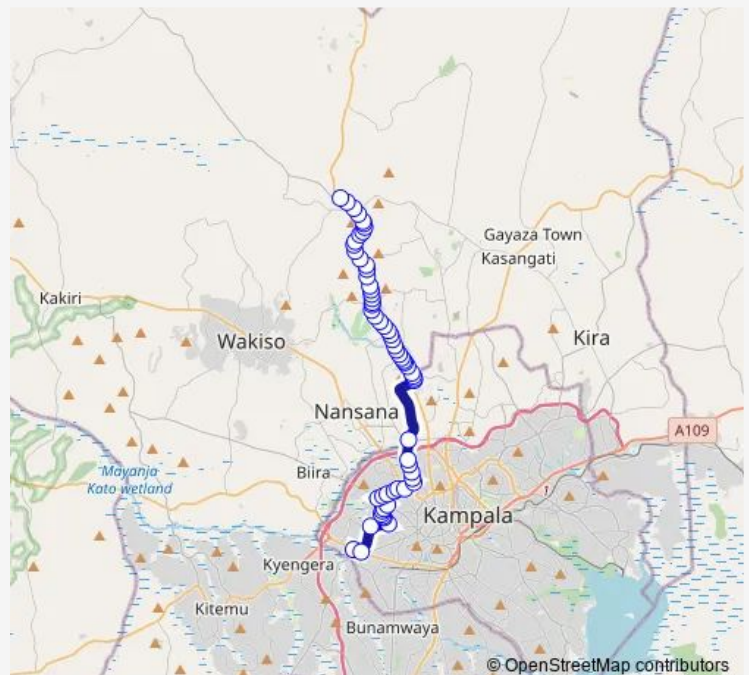

### Route schedule

Nateete Taxi Park — Matugga Stage

Monday 06:30-19:00

Tuesday 06:30-19:00

Wednesday 06:30-19:00

Thursday 06:30-19:00

Friday 06:30-19:00

Saturday 06:30-19:00

### Route info

Direction: Nateete Taxi Park

Stops: 62

Trip Duration: 1 hour 22 min

■ IC089 — Matugga Stage-Nateete Taxi Park

Kawaala Junction

Kawempe Stage

Shell (Kawempe)