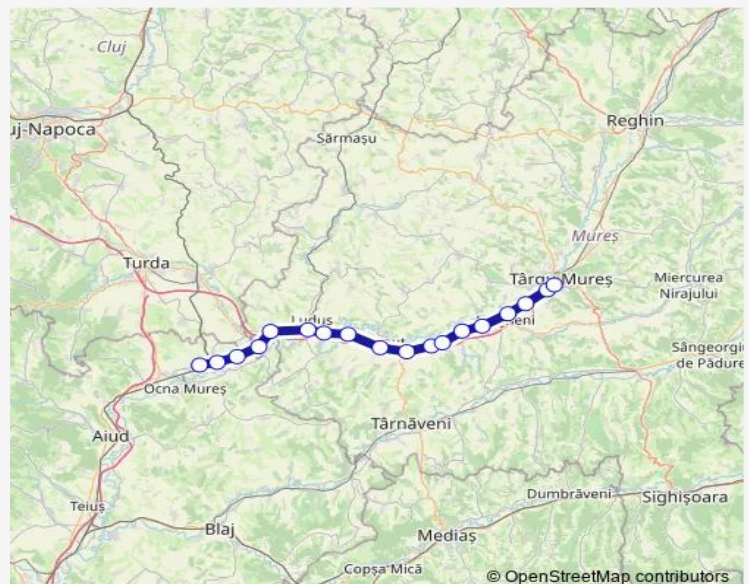

Sânpaul Hm.

Chirileu h.

Vidrasău h.

G-ral N. Dăscălescu Hm.

Târgu Mureș Sud

Azomureș h.

Târgu Mureș

Route schedule

Războieni — Târgu Mureș

Monday 03:46-17:04

Tuesday 03:46-17:04

Wednesday 03:46-17:04

Thursday 03:46-17:04

Friday 03:46-17:04

Saturday 03:46-17:04

Sunday 03:46-17:04

Route info

Direction: Războieni

Stops: 18

Trip Duration: 1 hour 38 min

R: Războieni - Târgu Mureș Rail time schedules and route maps are available in an offline PDF at busmaps.com. Use the busmaps.com website to see live bus times, train schedule or subway schedule, and step-by-step directions for all public transit in Targu-Mures